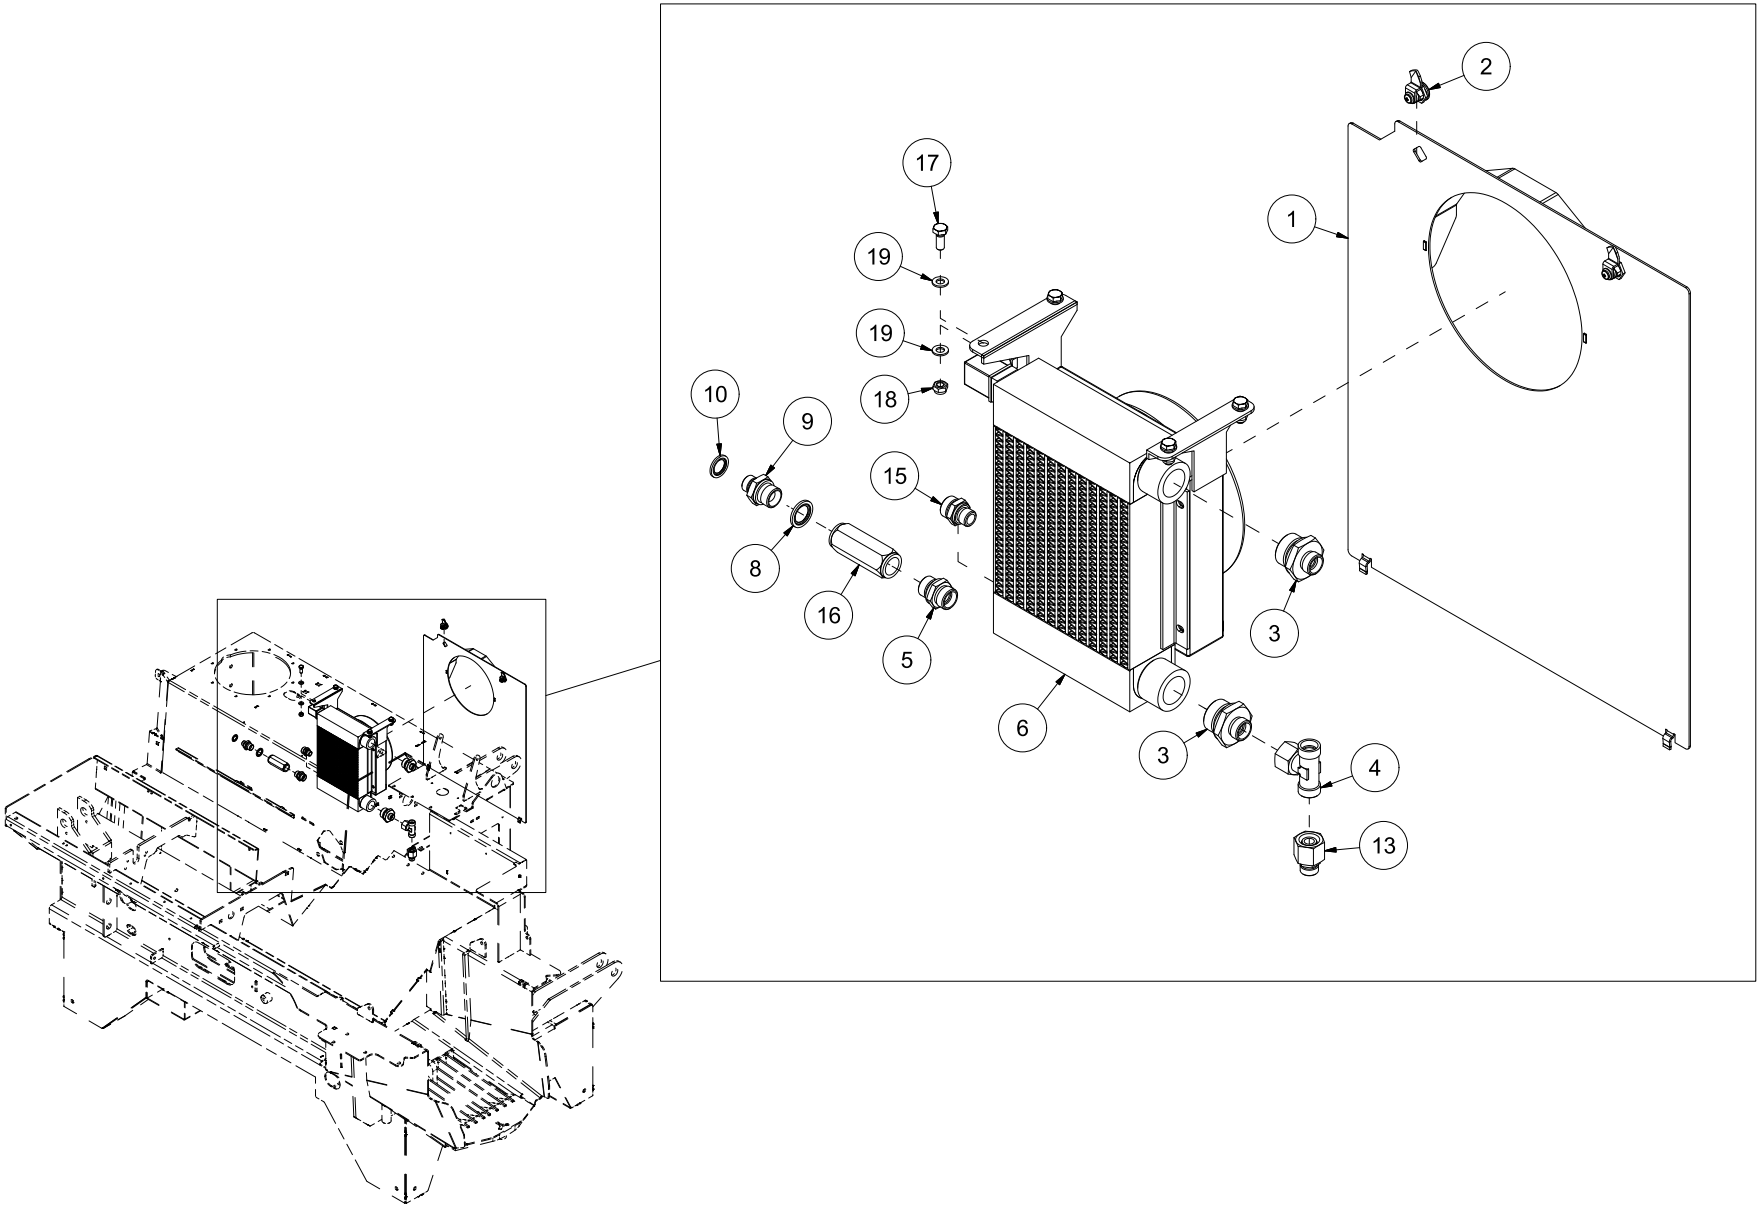

Pos	Qty	Article no	Designation
1	1	14131175	Cover for oil cooler
2	2	2931024	Cross track lock Euro Lock
3	2	2957780	Hexagon nipple GEK BSP 1" L15 ED
4	1	2957775	T-hexagon nipple EVTK 15L
5	1	2957768	Hexagon nipple GEK BSP 1/2" L15 ED
6	1	4253052	Oil cooler
8	1	2957861	Hydraulic gasket 1/2"
9	1	2957763	Hexagon nipple BSP 1/2" - 3/8"
10	1	2957890	Hydraulic gasket 3/8"
13	1	2957513	Reducer L15-L12
15	1	2957750	Hexagon nipple GEK BSP 3/8" L15 ED
16	1	2955297	Non-return valve 1/2" 6.0 Bar
17	4	2422244	Hexagon screw M8x20 ElZn 8.8 DIN 933
18	4	2483609	Locking nut M8 ElZn DIN 985
19	8	2531047	Washer M8 ElZn DIN 125

Serial number: 150001 – 150060