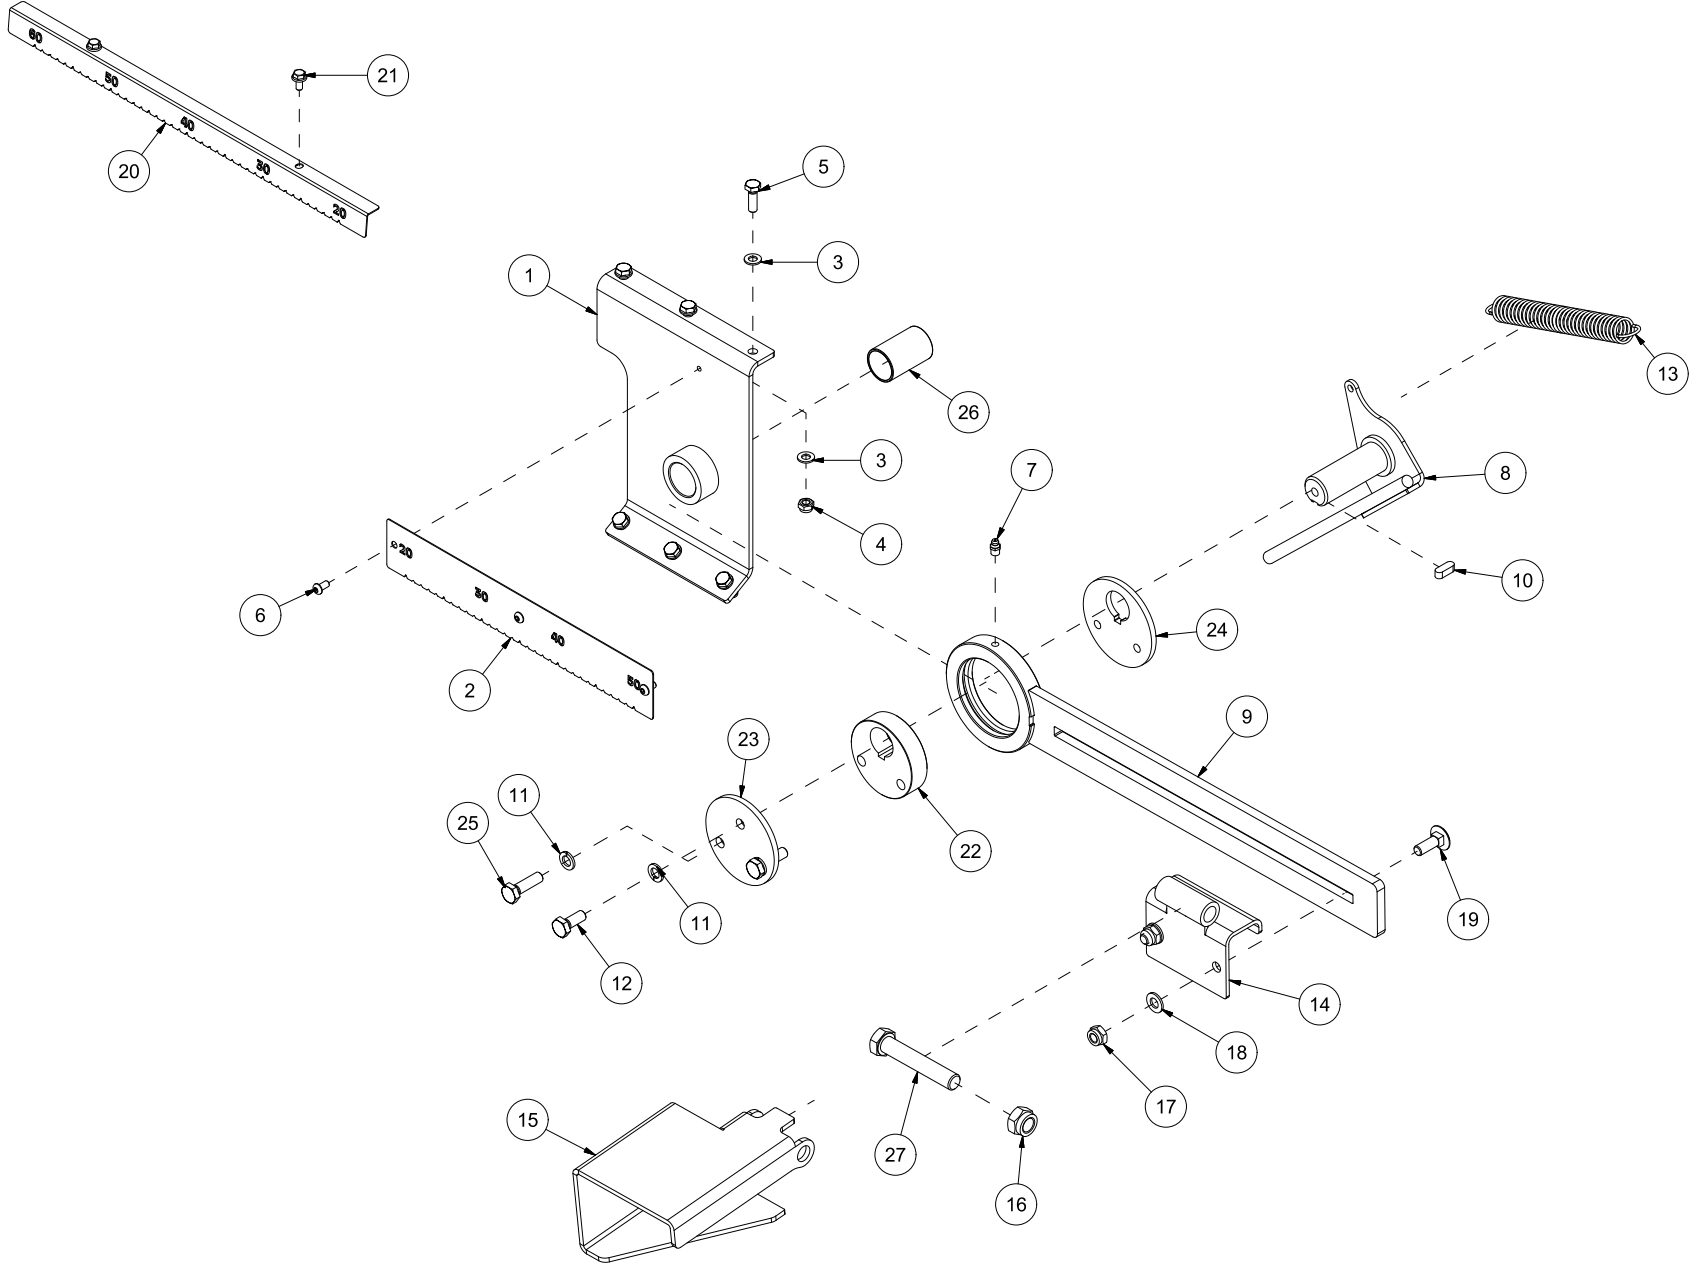

VM370 Spare parts catalogue

Serial number: from 150001 | up to 150060

Content	2
41318001 Chassis.....	4
41318002 Log stop.....	6
41318003 Log holder	8
41318004 Feed table	10
41318005 Hydraulic tank	12
41318006 Saw	14
41318007 Splitting ram.....	16
41318008 Manual knife lift.....	18
41318009 Hydraulic knife lift.....	20
41318010 Sideways conveyor.....	22
41318011 Cover	24
41318012 Gearbox 3 pumps.....	26
41318013 Gearbox 2 pumps.....	28
41318014 Operation console 3 pumps.....	30
41318015 Operation console.....	32
41318016 Hydraulic block 3 pumps.....	34
41318017 Cylinder 7 t.....	36
41318018 Cylinder 8,5 t.....	38
41318019 Conveyor	40
41318020 Splitting knife 4 parts	42
41318021 Splitting knife 6 parts	44
41318022 Cane stand outlet.....	46
41318023 Electrical box	48
41318024 Support legs	50
41318025 Oil cooler	52
41318026 Hydraulic block 2 pumps.....	54

Pos	Qty	Article no	Designation
1	1	14131001	Chassis VM370
2	1	14131105	Side cover
3	12	2451196	Hexagon screw with flange M6x10 EIZn 8.8 DIN 6921
4	1	2935131	Sticker 132x72 400 approx.
5	2	2551730	Drawbar bolt cat. 2 Ø28x95
6	2	2556142	Locking pin Ø10x40
7	1	14131122	Rear cover
8	2	2931024	Cross track lock Euro Lock
9	1	14131161	Safety bracket
10	2	2451197	Hexagon screw with flange M6x12 EIZn 8.8 DIN6921
11	1	14131121	Funnel
12	1	2935063	Sticker 68x40 CE
13	1	2935170	Sticker 50x50 Serial number
14	1	2935088	Sticker 90x48 Risk of hand pinching
15	1	14131181	Cover