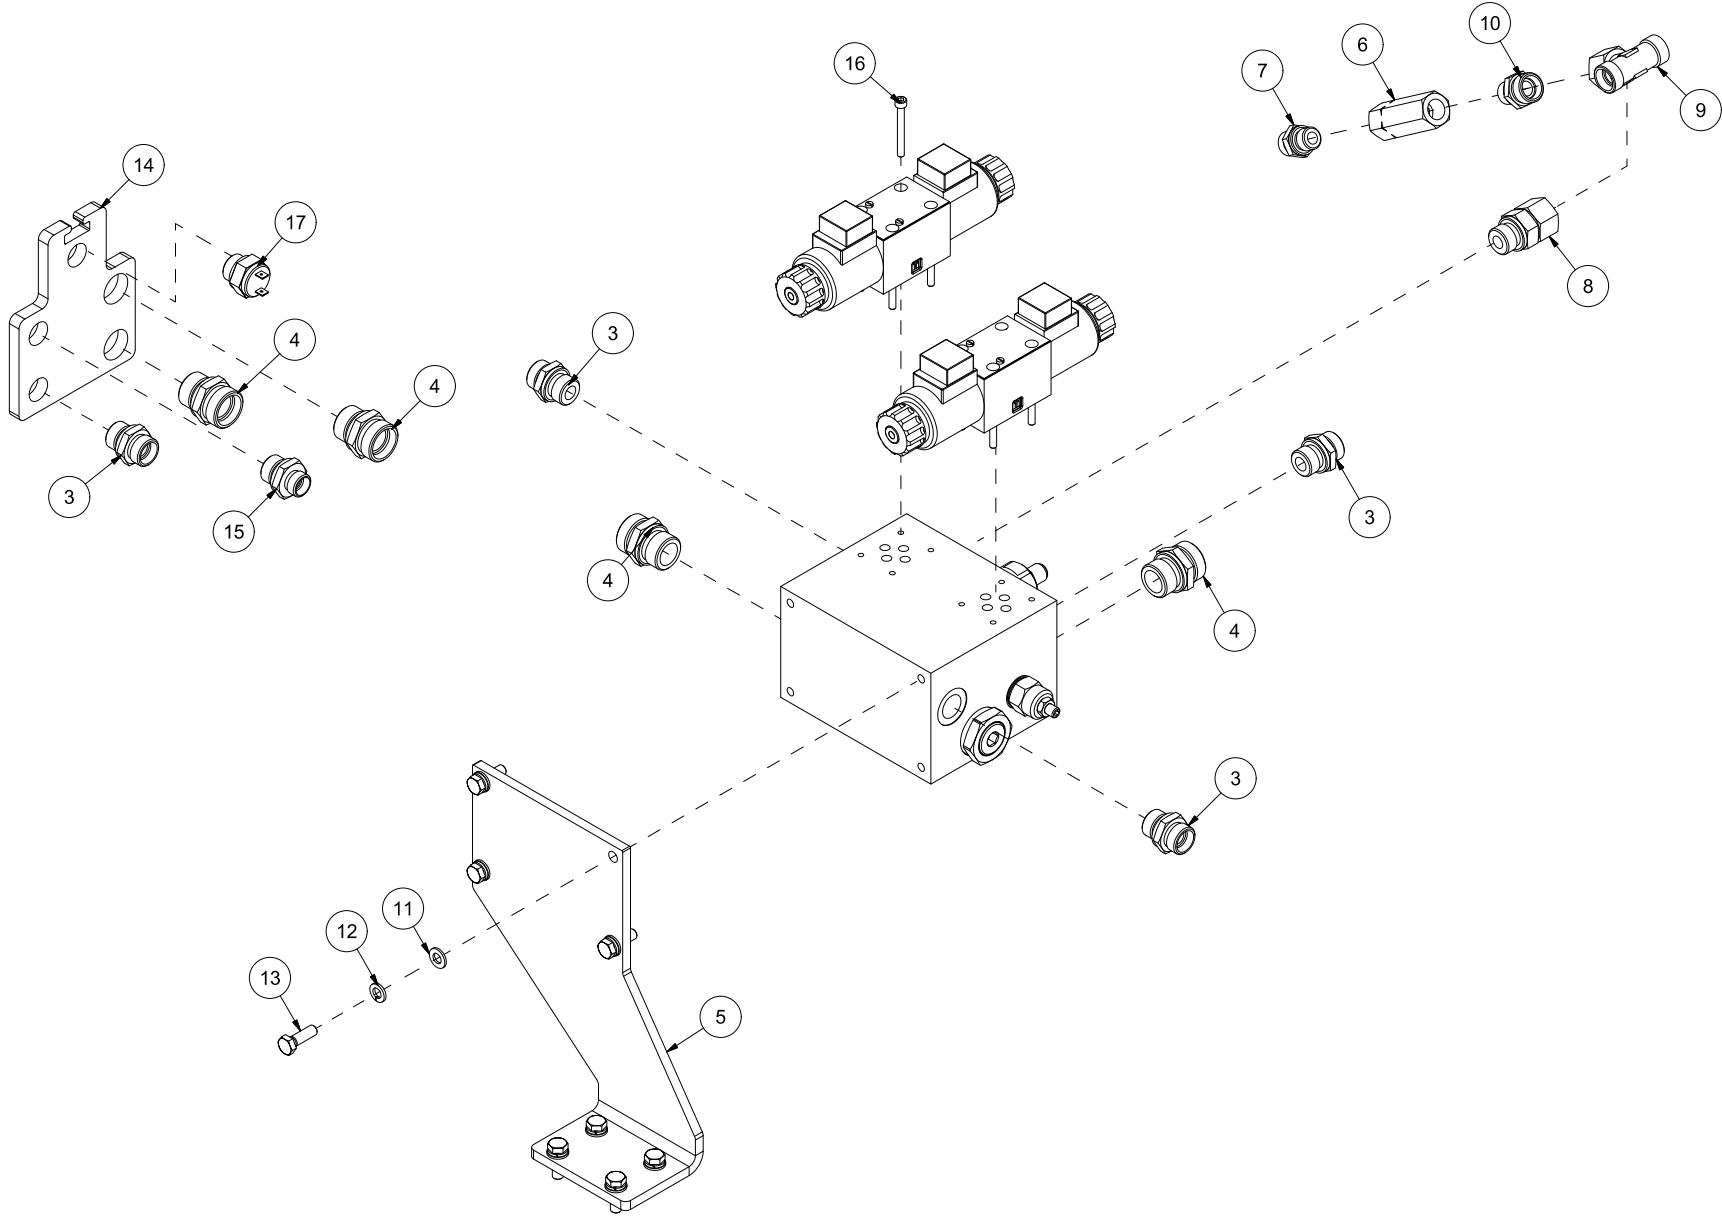

Pos	Qty	Article no	Designation
1	1	2955419	Regenerative Block Duun VM370
2	2	2955251	Valve DHI-0-714/8-X12
3	4	2957768	Hexagon nipple GEK BSP 1/2" L15 ED
4	4	2957773	Hexagon nipple GEK BSP 3/4" L22 ED
5	1	14131095	Bracket hydraulic block
6	1	2955331	Non-return valve 3/8" 0.5 Bar
7	1	2957749	Hexagon nipple GEK BSP 3/8" L12 ED
8	1	2957747	Swivel nipple EVGE 15L BSP 1/2" ED
9	1	2957775	T-hexagon nipple EVTK 15L
10	1	2957750	Hexagon nipple GEK BSP 3/8" L15 ED
11	8	2531047	Washer M8 ElZn DIN 125
12	8	2534047	Spring washer M8 ElZn DIN 127
13	8	2422246	Hexagon screw M8x25 ElZn 8.8 DIN 933
14	1	14131164	Plate
15	1	2957766	Hexagon nipple GEK BSP 1/2" L12 ED
16	8	2477179	Unbrako cylinder screw M5x45 ElZn DIN 912
17	1	4233010	Thermostat 80 degrees

Serial number: 150001 – 150060