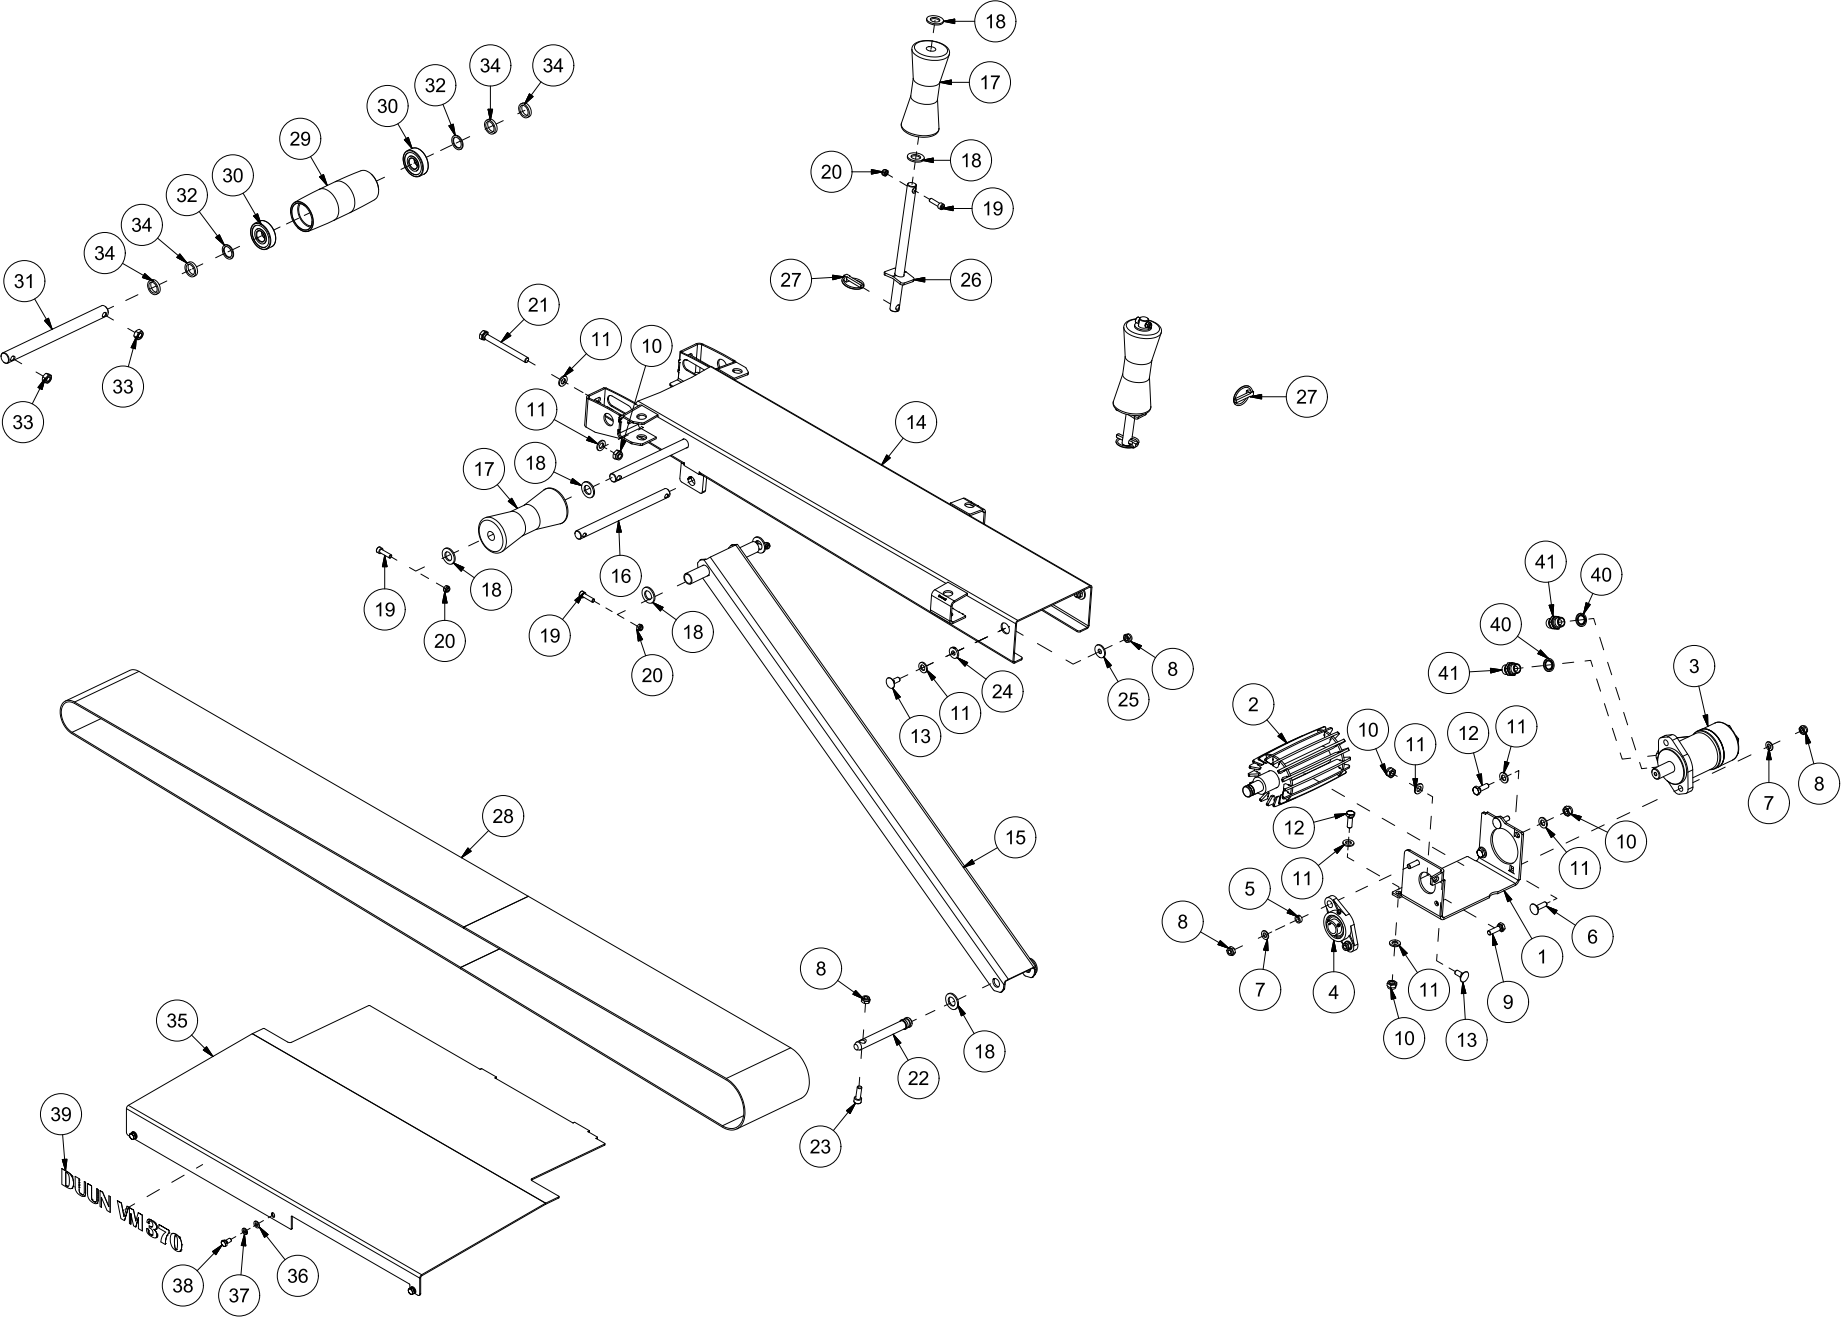

Pos	Qty	Article no	Designation
1	1	14131031	Bracket
2	1	14131045	Drive wheel
3	1	2955513	Hydraulic motor 315 ccm
4	1	2954169	Flange bearing UCFL 205 25mm
5	2	1411167	Bushing
6	2	2344332	Locking screw M10x35 ElZn 8.8 DIN 603
7	6	2531060	Washer M10 ElZn DIN 125
8	7	2483610	Locking nut M10 ElZn DIN 985
9	2	2422301	Hexagon screw M10x35 ElZn 8.8 DIN 933
10	6	2483611	Locking nut M12 ElZn DIN 985
11	13	2531069	Washer M12 ElZn DIN 125
12	3	2422299	Hexagon screw M10x30 ElZn 8.8 DIN 933
13	3	2344330	Locking screw M10x25 ElZn 8.8 DIN 603
14	1	14131005	Feed table
15	1	14131044	Duct
16	1	14131082	Shaft
17	3	2245031	Support roller Ø60/84xL200
18	10	2531086	Washer M20 ElZn DIN 125
19	5	2477248	Unbrako cylinder screw M8x30 ElZn DIN 912
20	5	2483609	Locking nut M8 ElZn DIN 985
21	2	2425368	Hexagon screw M12x130 ElZn 8.8 DIN 933
22	1	2526323	Top strut bolt cat. 1 Ø19x121
23	1	2475299	Unbrako cylinder screw M10x30 A4 DIN 912
24	2	1411531	Bearing washer
25	2	2533060	Body washer M10 ElZn DIN 9021
26	2	14120088	Roll holder
27	3	2556142	Locking pin Ø10x40
28	1	2222118	Band grip top B190 L4322
29	1	1411269	Slave roll
30	2	2951145	Bearing, 6305 2RS
31	1	14120093	Shaft
32	2	1411178	Washer
33	2	2481611	Hexagon nut M12 ElZn DIN 934
34	4	14131152	Washer Ø 25,5/33x6
35	1	14131032	Machine table
36	3	2531047	Washer M8 ElZn DIN 125

Pos	Qty	Article no	Designation
37	3	2534047	Spring washer M8 ElZn DIN 127
38	3	2422240	Hexagon screw M8x16 ElZn 8.8 DIN 933
39	1	2935138	Sticker VM370
40	2	2957861	Hydraulic gasket 1/2"
41	2	2957765	Hexagon nipple BSP 1/2" - 1/2"

Serial number: 150001 – 150060