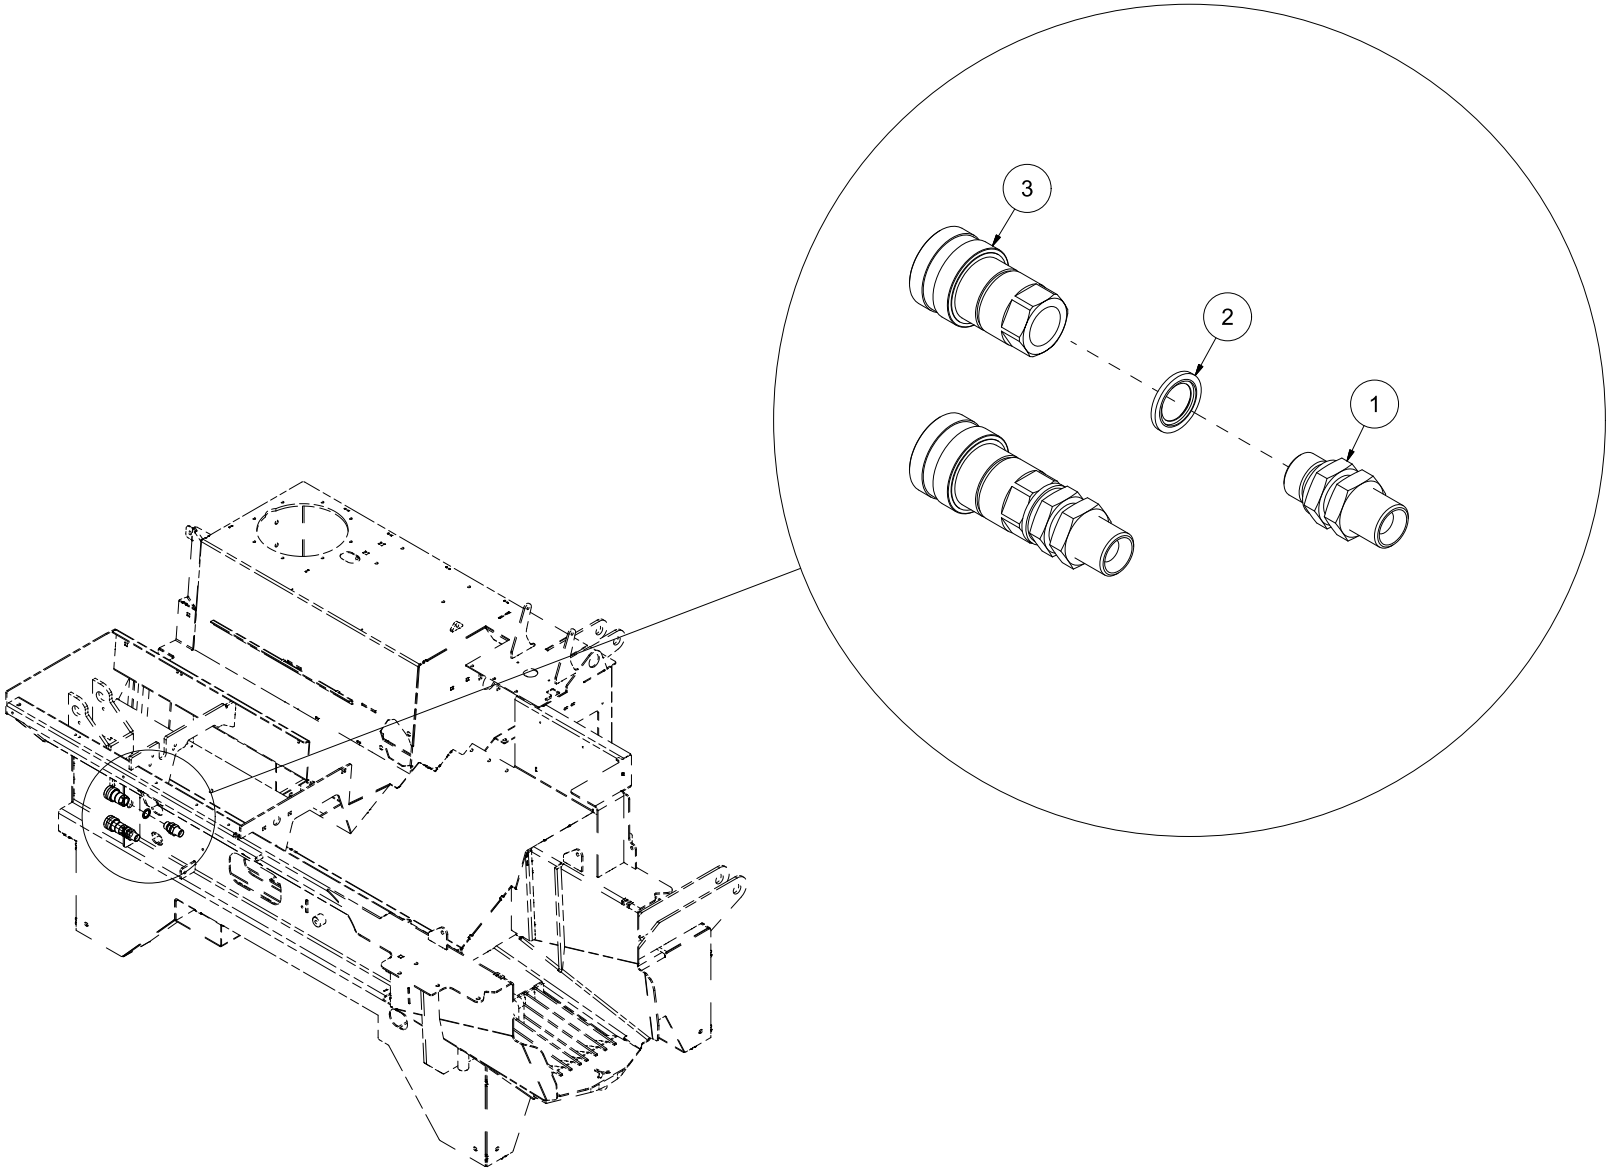

Pos	Qty	Article no	Designation
1	2	2957804	Bulkhead bushing 1/2" BSP
2	2	2957861	Hydraulic gasket 1/2"
3	2	2957858	Quick coupling 1/2" hunk.

Serial number: 150001 – 150060

Pos	Qty	Article no	Designation
1	1	4312450	Complete electrical box
2	4	2477130	Unbrako cylinder screw M4x10 ElZn DIN 912
3	1	14131180	Power cord machine-tractor L2.5 m
4	2	2451196	Hexagon screw with flange M6x10 ElZn 8.8 DIN 6921
5	1	4321721	3 pin female plug connector