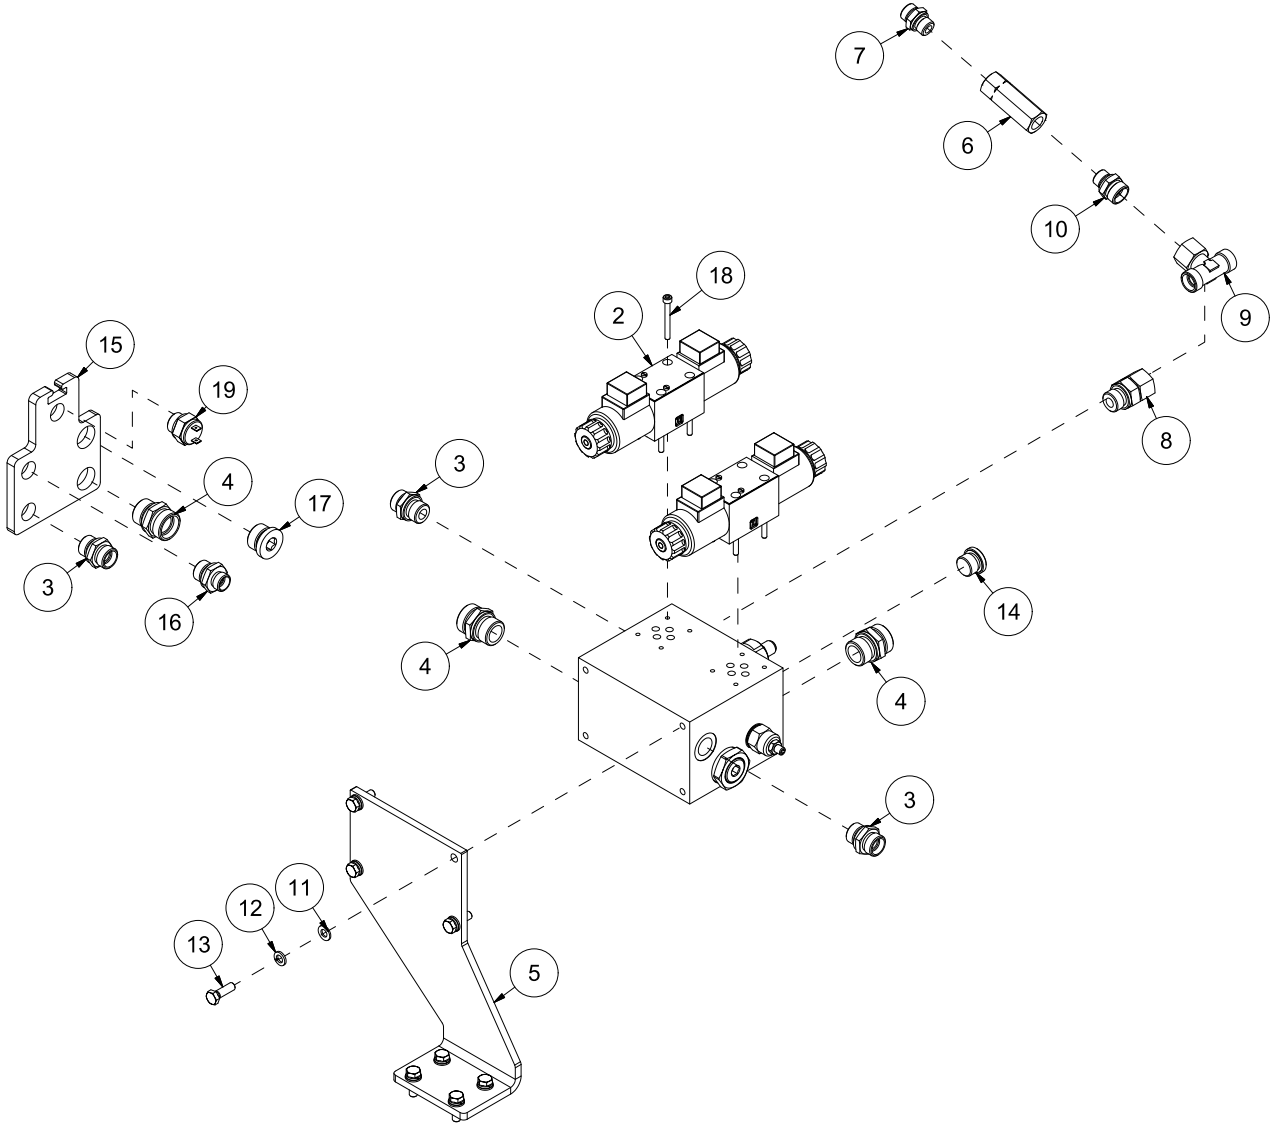

Pos	Qty	Article no	Designation
1	1	2955419	Regenerative Block Duun VM370
2	2	2955251	Valve DHI-0-714/8-X12
3	3	2957768	Hexagon nipple GEK BSP 1/2" L15 ED
4	3	2957773	Hexagon nipple GEK BSP 3/4" L22 ED
5	1	14131095	Bracket hydraulic block
6	1	2955331	Non-return valve 3/8" 0.5 Bar
7	1	2957749	Hexagon nipple GEK BSP 3/8" L12 ED
8	1	2957747	Swivel nipple EVGE 15L BSP 1/2" ED
9	1	2957775	T-hexagon nipple EVTK 15L
10	1	2957750	Hexagon nipple GEK BSP 3/8" L15 ED
11	8	2531047	Washer M8 ElZn DIN 125
12	8	2534047	Spring washer M8 ElZn DIN 127
13	8	2422246	Hexagon screw M8x25 ElZn 8.8 DIN 933
14	1	2957411	Plug 1/2 w/Gasket
15	1	14131164	Plate
16	1	2957766	Hexagon nipple GEK BSP 1/2" L12 ED
17	1	2957420	Plug 3/4 w/Gasket
18	8	2477179	Unbrako cylinder screw M5x45 ElZn DIN 912
19	1	4233010	Thermostat 80 degrees

Serial number: 150001 – 150060