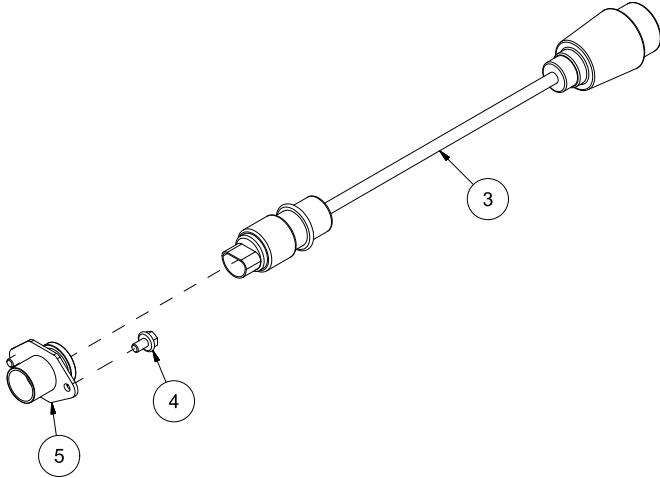

Pos	Qty	Article no	Designation
37	2	2534039	Spring washer M6 ElZn DIN 127
38	2	2531039	Washer M6 ElZn DIN 125
39	2	2422196	Hexagon screw M6x10 ElZn 8.8 DIN 933
40	7	2422297	Hexagon screw M10x25 ElZn 8.8 DIN 933
41	1	2473236	Headless screw M8x12 St DIN 916
42	1	2955518	Hydraulic motor 50 ccm
43	2	2957766	Hexagon nipple GEK BSP 1/2" L12 ED
44	2	2957745	Swivel nipple 90` EVWK 12L
45	2	2951124	Ball bearings 6005 2RS 25x47x12 DIN 625
46	1	2963101	Chain 2050 252 links 14L/K1, includes every 14th outer link
47	4	2422259	Hexagon screw M8x60 ElZn 8.8 DIN 931
48	4	2483609	Locking nut M8 ElZn DIN 985
49	9	1411278	Carrier
50	9	1411390	Carrier plate
51	9	1411391	Nut plate
52	18	2471177	Unbrako cylinder screw M5x40 St 12.9 DIN 912
53	18	2483607	Locking nut M5 ElZn DIN 985
54	1	2935071	Sticker Duun H60
55	2	2935034	Sticker 90x48 Hanging ribbon
56	2	2935088	Sticker 90x48 Risk of hand pinching
57	1	2422301	Hexagon screw M10x35 ElZn 8.8 DIN 933
58	2	14120187	Washer
59	1	2966105	Winch 500 kg with brake and wire
60	1	14120308	Cover plate
61	1	2483611	Locking nut M12 ElZn DIN 985

Pos	Qty	Article no	Designation
1	2	2957804	Bulkhead bushing 1/2" BSP
2	2	2957861	Hydraulic gasket 1/2"
3	2	2957858	Quick coupling 1/2" hunk.

Serial number: 150001 – 150060

Pos	Qty	Article no	Designation
1	1	4312450	Complete electrical box
2	4	2477130	Unbrako cylinder screw M4x10 ElZn DIN 912
3	1	14131180	Power cord machine-tractor L2.5 m
4	2	2451196	Hexagon screw with flange M6x10 ElZn 8.8 DIN 6921
5	1	4321721	3 pin female plug connector