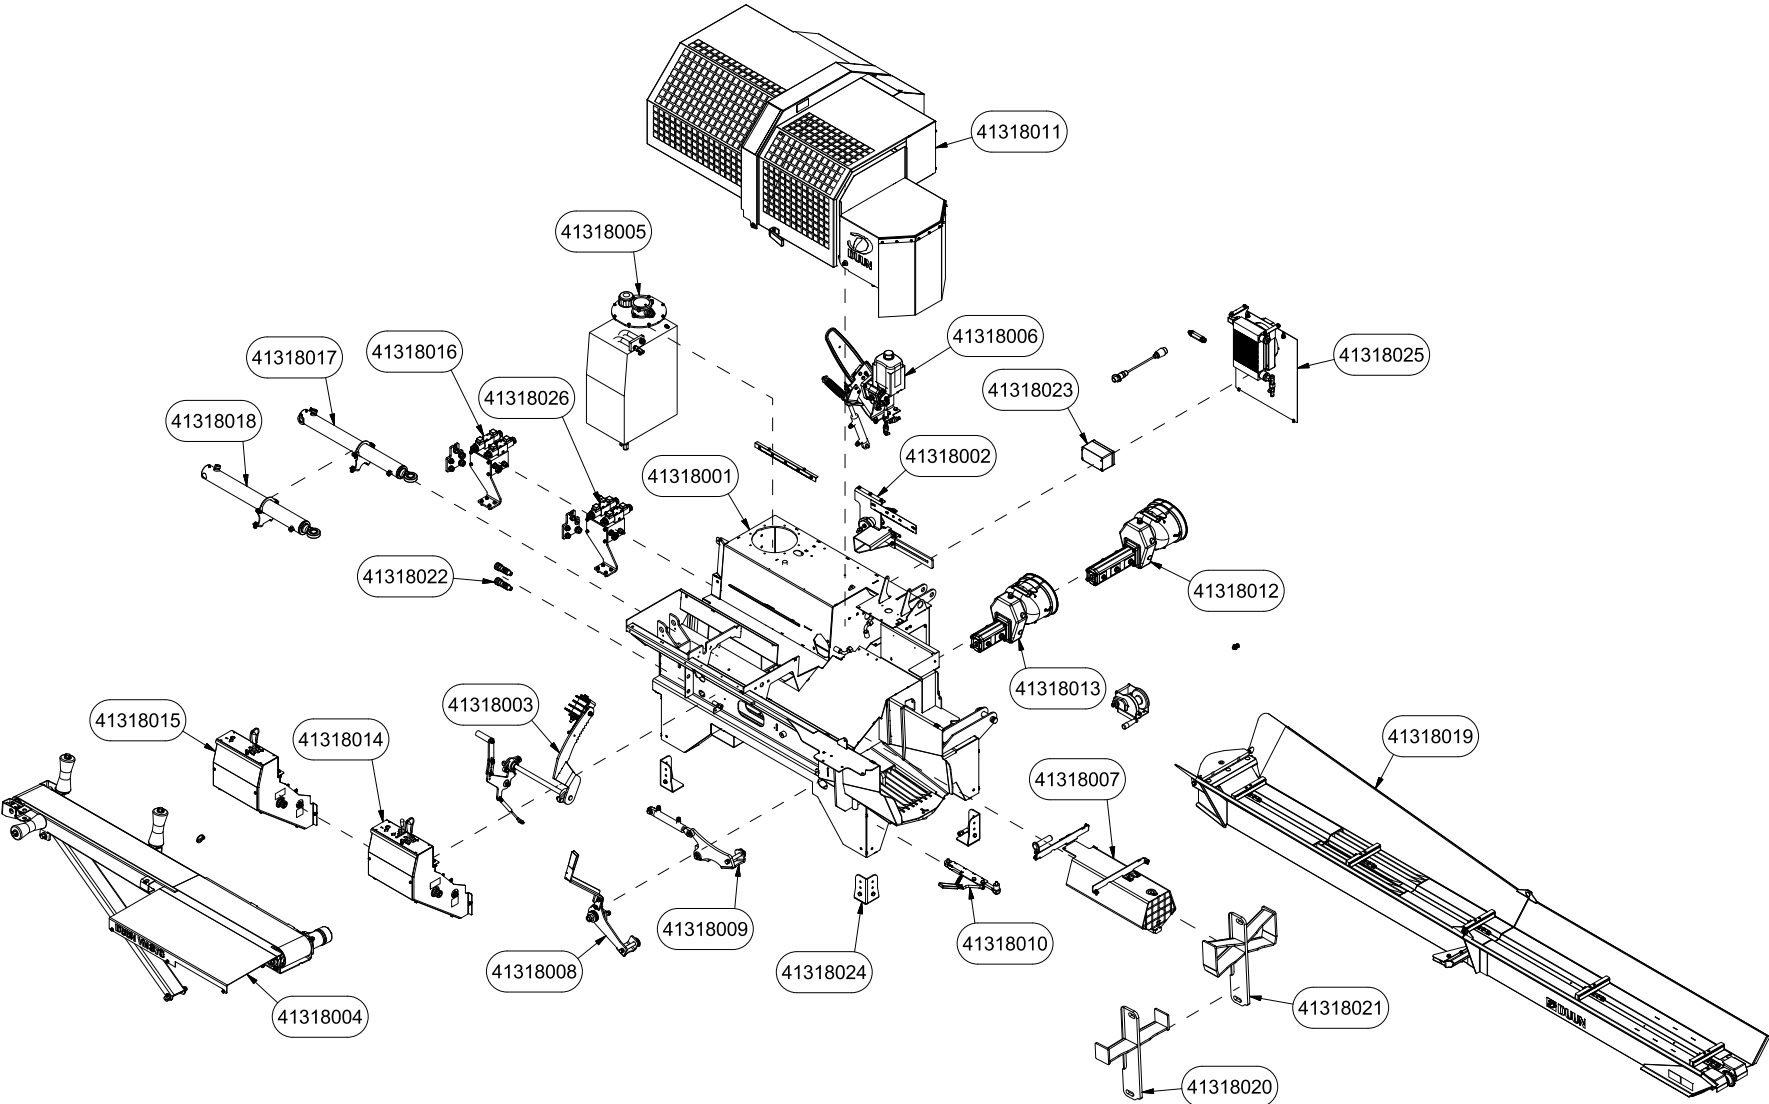

VM370 Spare parts catalogue

Serial number: from 150001 | up to 150060

Content	2
41318001 Chassis.....	4
41318002 Log stop.....	6
41318003 Log holder	8
41318004 Feed table	10
41318005 Hydraulic tank	12
41318006 Saw	14
41318007 Splitting ram.....	16
41318008 Manual knife lift.....	18
41318009 Hydraulic knife lift.....	20
41318010 Sideways conveyor.....	22
41318011 Cover	24
41318012 Gearbox 3 pumps.....	26
41318013 Gearbox 2 pumps.....	28
41318014 Operation console 3 pumps.....	30
41318015 Operation console.....	32
41318016 Hydraulic block 3 pumps.....	34
41318017 Cylinder 7 t.....	36
41318018 Cylinder 8,5 t.....	38
41318019 Conveyor	40
41318020 Splitting knife 4 parts	42
41318021 Splitting knife 6 parts	44
41318022 Cane stand outlet.....	46
41318023 Electrical box	48
41318024 Support legs	50
41318025 Oil cooler	52
41318026 Hydraulic block 2 pumps.....	54

Pos	Qty	Article no	Designation
1	4	14120131	Foot
2	16	2531060	Washer M10 ElZn DIN 125
3	8	2483610	Locking nut M10 ElZn DIN 985
4	8	2422297	Hexagon screw M10x25 ElZn 8.8 DIN 933

Serial number: 150001 – 150060