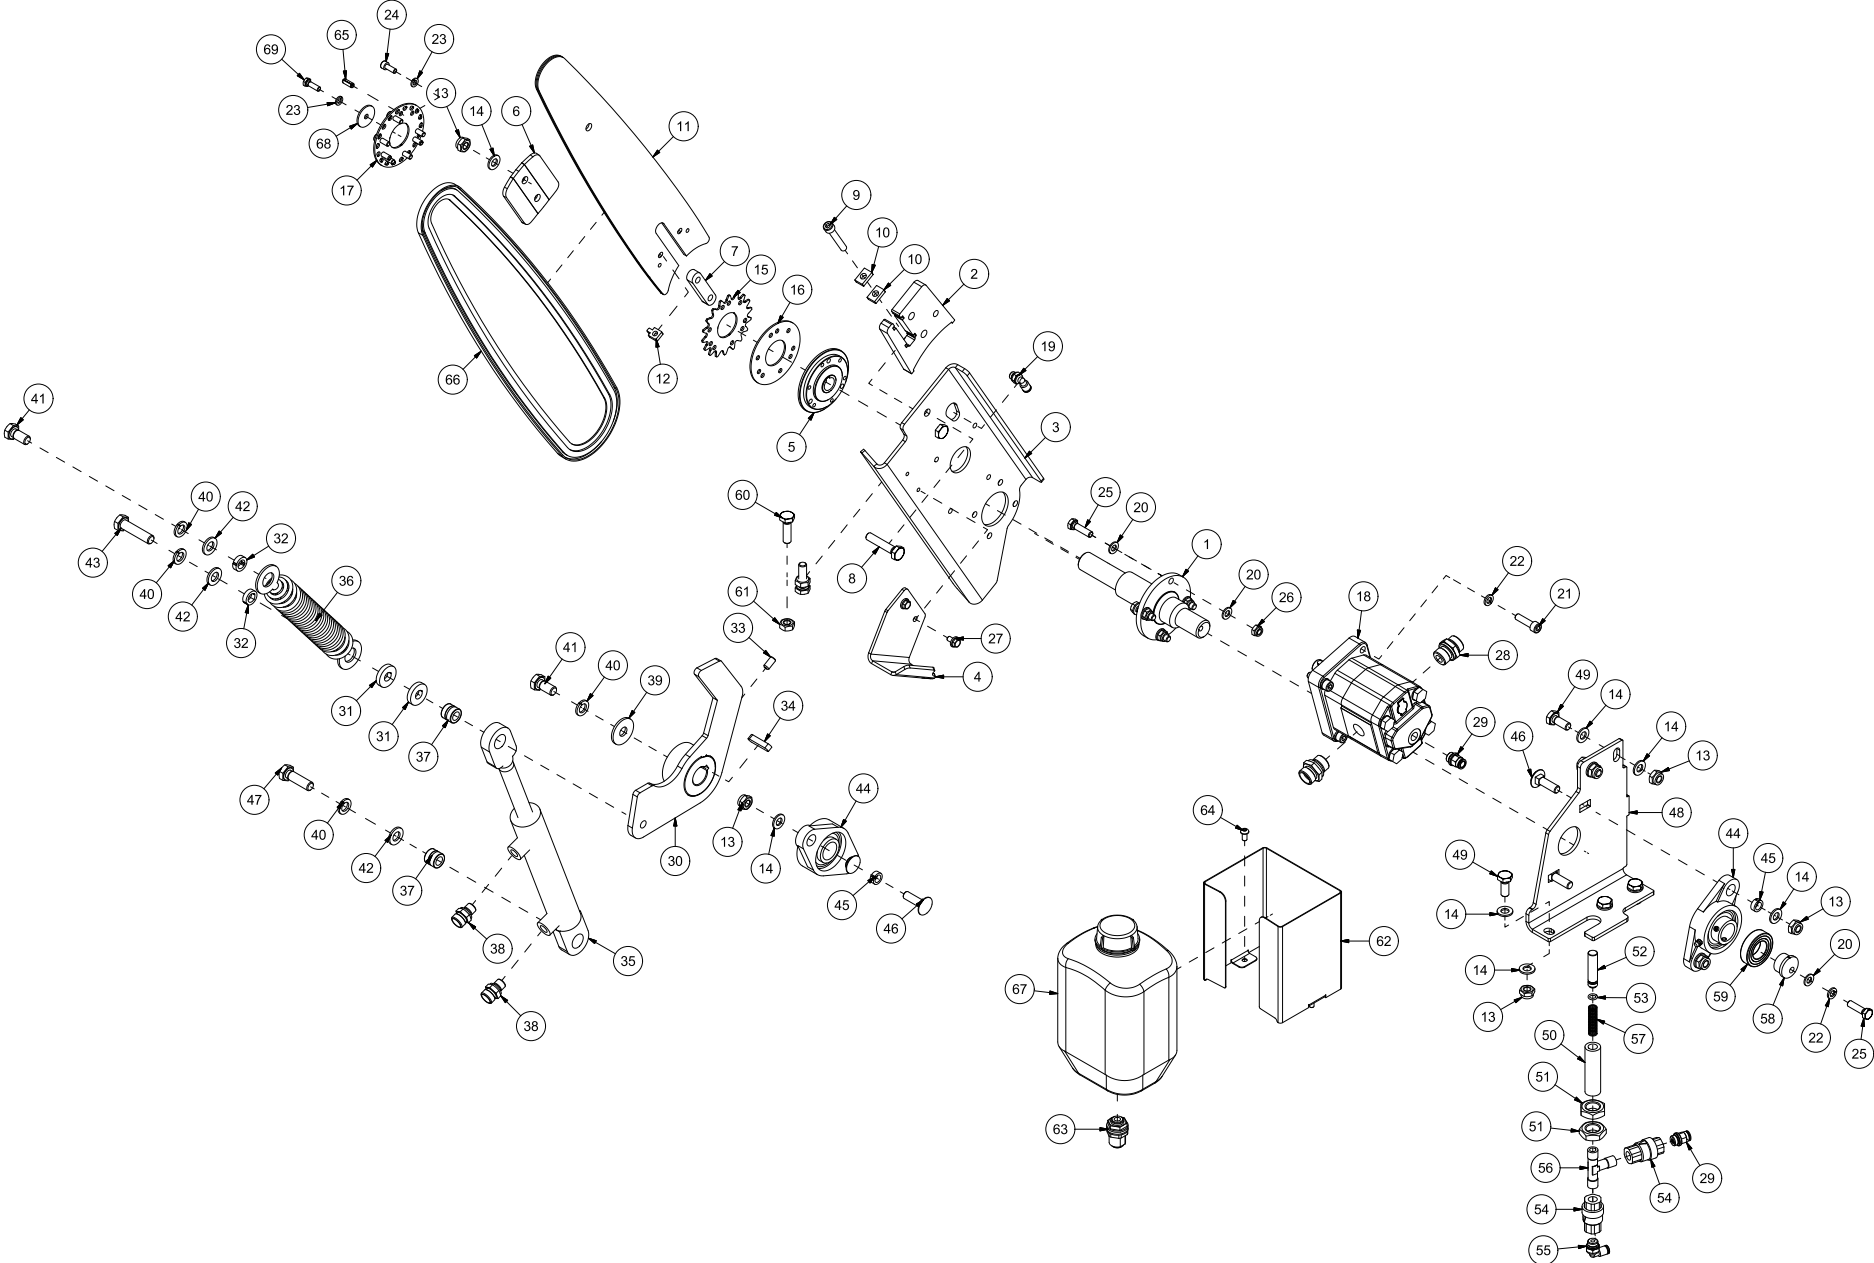

Pos	Qty	Article no	Designation
1	1	14131033	Shaft saw movement
2	1	14131015	Fixing block
3	1	14131024	Sword bracket
4	1	14131025	Sliding plate log stopper
5	1	14131156	Drive wheel saw chain
6	1	1411236	Damping plate
7	1	14130095	Wedge
8	2	2425307	Hexagon screw M10x50 ElZn 8.8 DIN 933
9	1	2477256	Unbrako cylinder screw M8x50 ElZn DIN 912
10	2	14120205	Plate
11	1	2933048	Sword
12	1	14120206	Tension tap
13	11	2483610	Locking nut M10 ElZn DIN 985
14	16	2531060	Washer M10 ElZn DIN 125
15	1	14130003	Middle drive sprocket
16	1	14130001	Inner drive sprocket
17	1	14130002	Outer drive sprocket
18	1	2955564	Cog wheel motor GR2 8 ccm
19	1	2957814	Flash fittings 6mm 1/8" 90gr
20	9	2531047	Washer M8 ElZn DIN 125
21	4	2477248	Unbrako cylinder screw M8x30 ElZn DIN 912
22	5	2534047	Spring washer M8 ElZn DIN 127
23	7	2534039	Spring washer M6 ElZn DIN 127
24	6	2477200	Unbrako cylinder screw M6x16 ElZn DIN 912
25	5	2422248	Hexagon screw M8x30 ElZn 8.8 DIN 933
26	4	2483609	Locking nut M8 ElZn DIN 985
27	2	2451196	Hexagon screw with flange M6x10 ElZn 8.8 DIN 6921
28	2	2957768	Hexagon nipple GEK BSP 1/2" L15 ED
29	2	2957818	Flash fittings 8mm 1/4" straight
30	1	14131008	Arm
31	2	14131075	Washer ø 12,2/30x6
32	2	14131076	Washer ø 12,2/20x6
33	1	2473239	Threaded pin M8x16 St DIN 916
34	1	2115131	Cotter 8x7 L36 St DIN 6885A
35	1	2955362	Cylinder 32x20x125 H20H20
36	1	2913041	Extension spring Dt5,38 Dy41 L240 A2

Pos	Qty	Article no	Designation
37	2	14130089	Sliding bearing
38	2	2957756	Hexagon nipple GEK BSP 1/4" L12 ED
39	1	2533090	Body washer M12 ElZn DIN 9021
40	4	2534069	Spring washer M12 ElZn DIN 127
41	2	2422346	Hexagon screw M12x25 ElZn 8.8 DIN 933
42	3	2531069	Washer M12 ElZn DIN 125
43	1	2422356	Hexagon screw M12x50 ElZn 8.8 DIN 931
44	2	2954169	Flange bearing UCFL 205 25mm
45	4	1411167	Bushing
46	4	2344332	Locking screw M10x35 ElZn 8.8 DIN 603
47	1	2422352	Hexagon screw M12x40 ElZn 8.8 DIN 933
48	1	14131034	Sword holder bracket
49	5	2422297	Hexagon screw M10x25 ElZn 8.8 DIN 933
50	1	14120132	Cylinder
51	2	2482615	Hexagon nut low M20x1,5 ElZn DIN 936
52	1	14120127	Piston
53	1	2233008	O-ring 8,00x2,00 NBR 70
54	2	2955330	Non-return valve ¼"
55	1	2957815	Flash fittings 6mm 1/4" 90gr
56	1	2957500	Pipe coupling T-piece BSP 1/4" ext.
57	1	2912068	Extension spring Dt1,0 Di9,0 L45 St
58	1	14120190	Eccentric bushing
59	1	2951124	Ball bearing 6005 2RS 25x47x12 DIN 625
60	2	2422301	Hexagon screw M10x35 ElZn 8.8 DIN 933
61	2	2481610	Hexagon nut M10 ElZn DIN 934
62	1	14131084	Stand for chain oil tank
63	1	2957811	Bulkhead bushing Ø8,0
64	2	2476197	Unbrako button head screw M6x12 ElZn ISO 7380
65	3	2525203	Taper clamping 6x16 St DIN 1481
66	1	2963133	Saw chain 78 joint 0,325" division
67	1	14131085	2,5 L Plastic container
68	1	14120047	Washer
69	1	2422205	Hexagon screw M6x20 ElZn 8.8 DIN 933
70	0,33 l	5310170	Saw chain oil

Serial number: 150001 – 150060