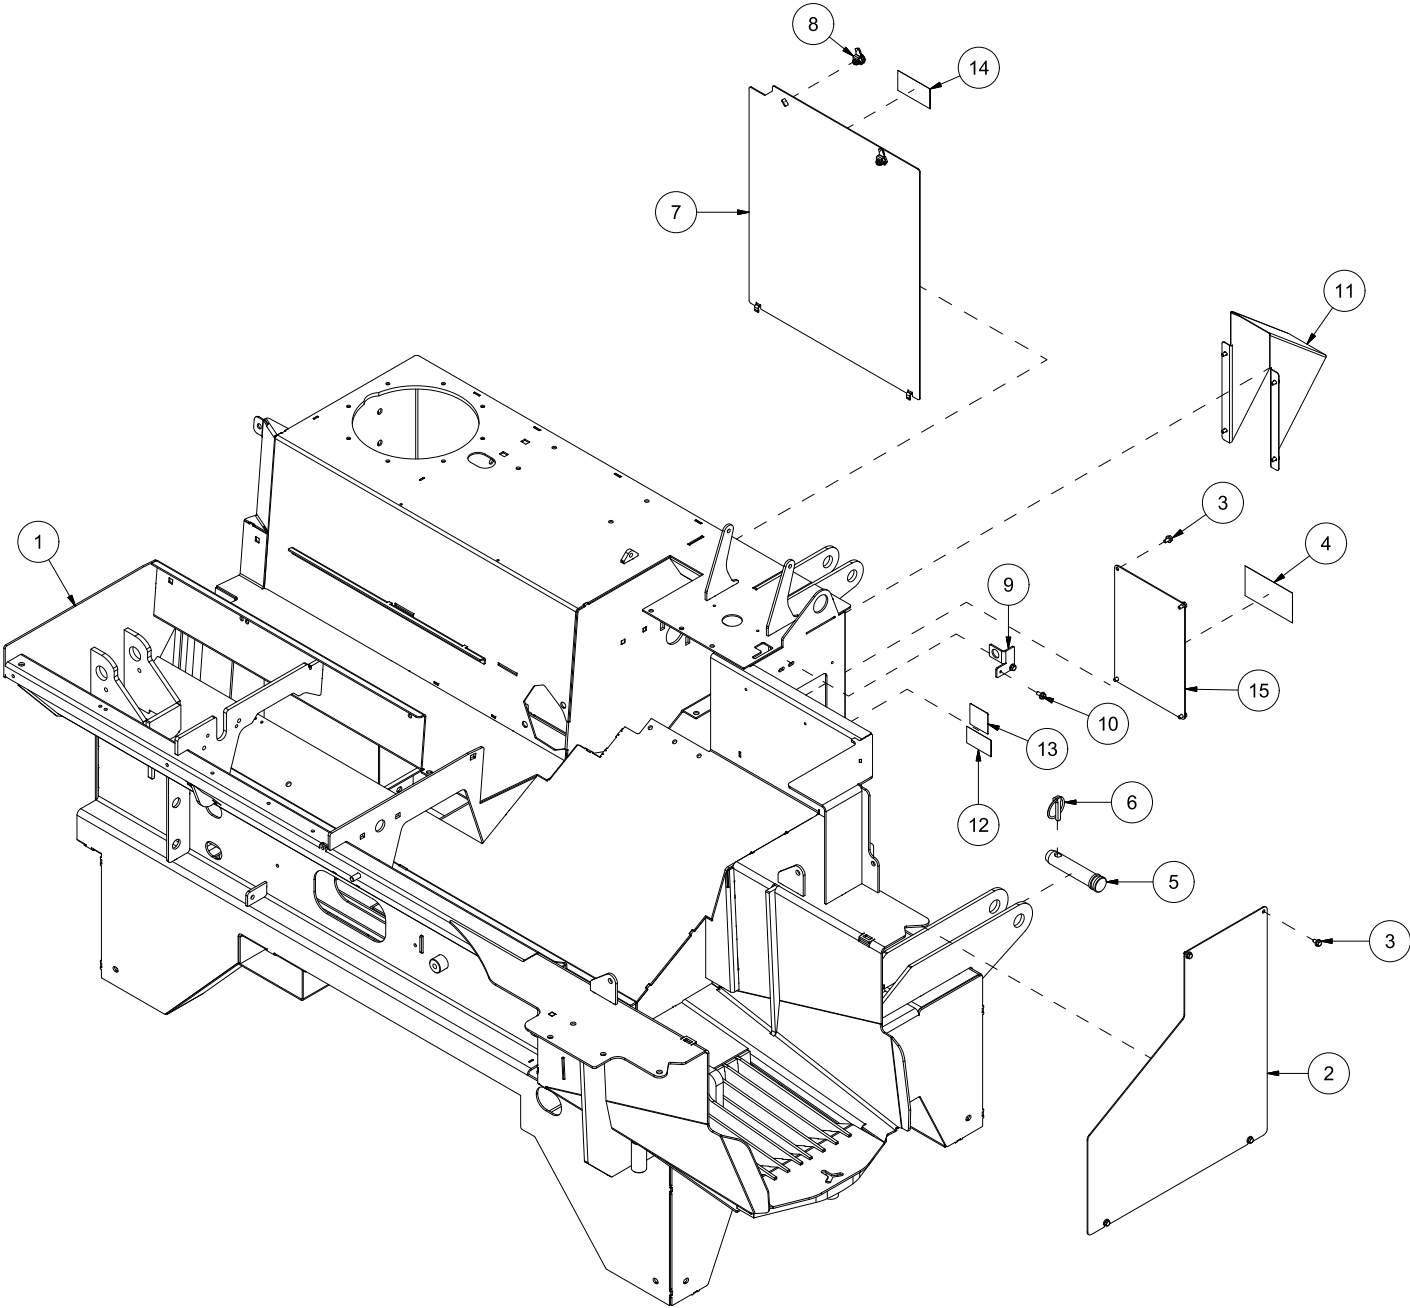

VM370 Spare parts catalogue

Serial number: from 150001 | up to 150060

Content	2
41318001 Chassis.....	4
41318002 Log stop.....	6
41318003 Log holder	8
41318004 Feed table	10
41318005 Hydraulic tank	12
41318006 Saw	14
41318007 Splitting ram.....	16
41318008 Manual knife lift.....	18
41318009 Hydraulic knife lift.....	20
41318010 Sideways conveyor.....	22
41318011 Cover	24
41318012 Gearbox 3 pumps.....	26
41318013 Gearbox 2 pumps.....	28
41318014 Operation console 3 pumps.....	30
41318015 Operation console.....	32
41318016 Hydraulic block 3 pumps.....	34
41318017 Cylinder 7 t.....	36
41318018 Cylinder 8,5 t.....	38
41318019 Conveyor	40
41318020 Splitting knife 4 parts	42
41318021 Splitting knife 6 parts	44
41318022 Cane stand outlet.....	46
41318023 Electrical box	48
41318024 Support legs	50
41318025 Oil cooler	52
41318026 Hydraulic block 2 pumps.....	54