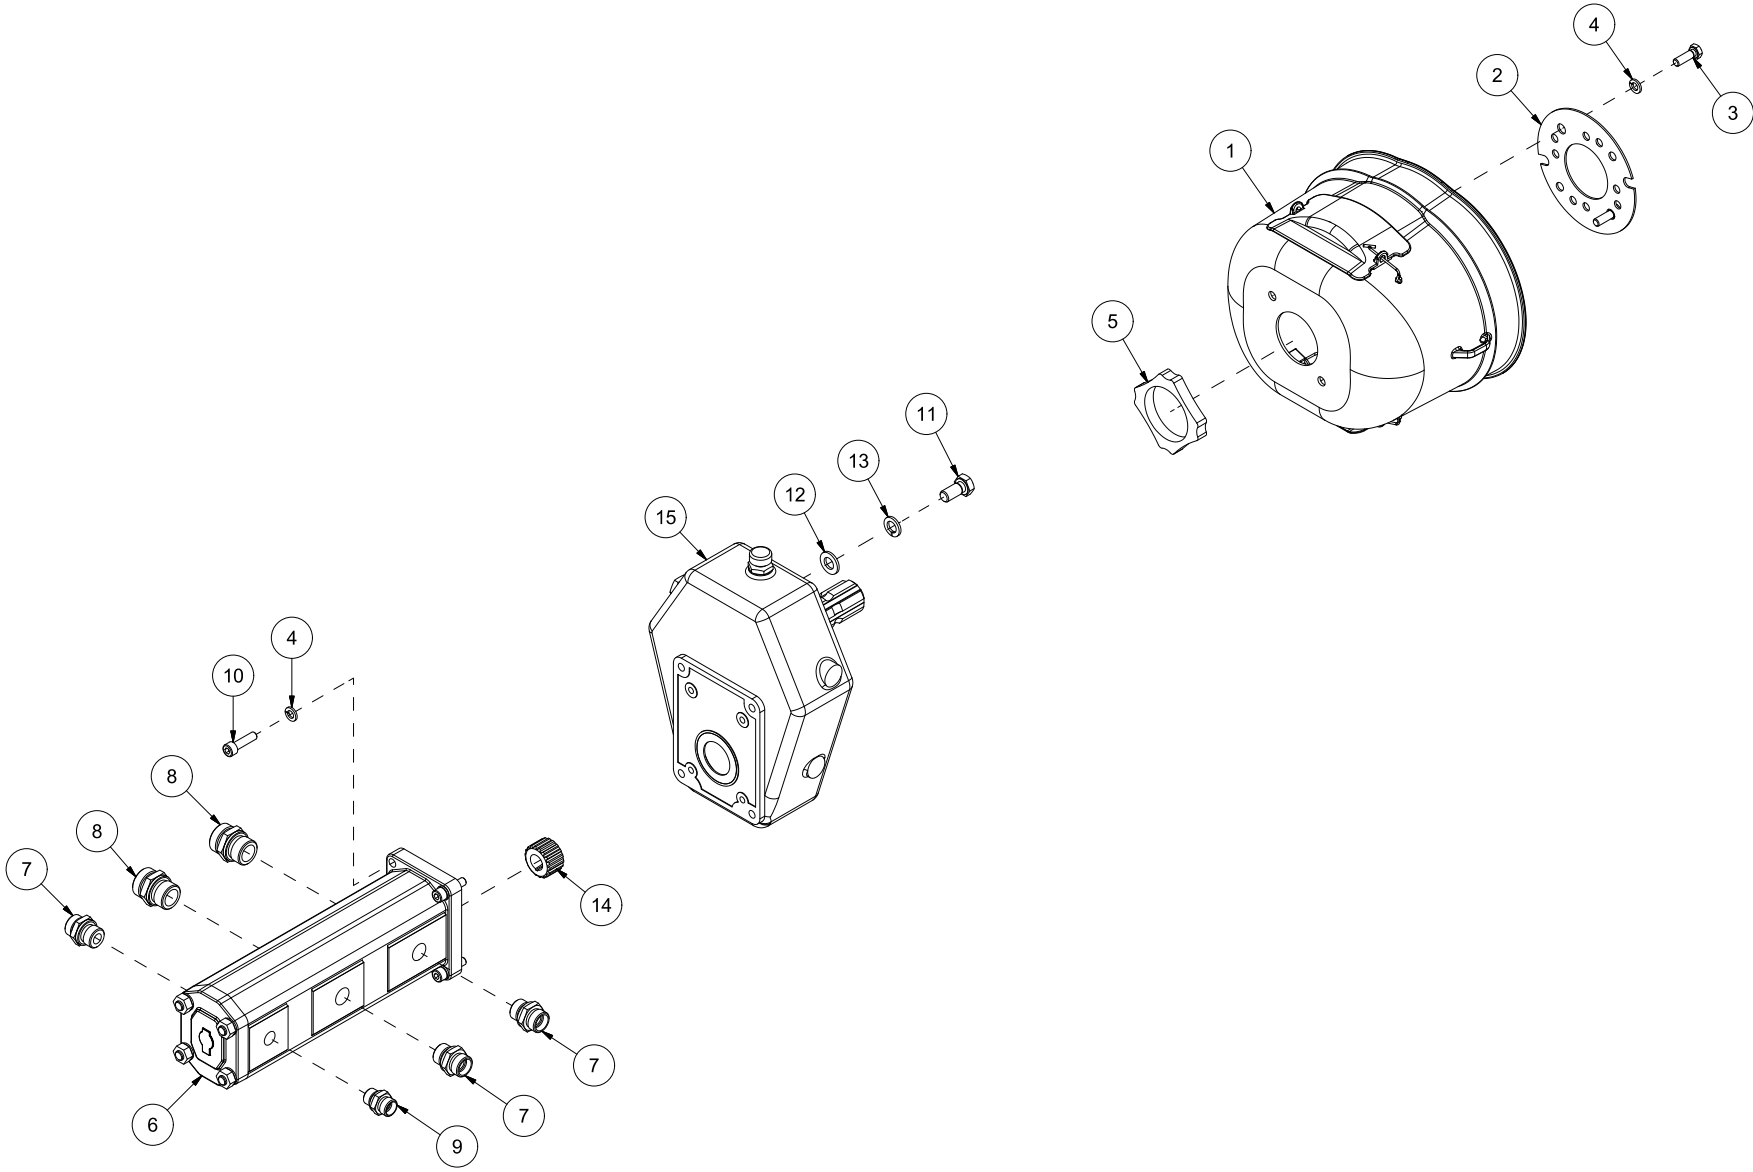

Pos	Qty	Article no	Designation
1	1	14120267	Machine cane
2	1	1312379	Fixing plate for protective funnel
3	2	2422246	Hexagon screw M8x25 ElZn 8.8 DIN 933
4	6	2534047	Spring washer M8 ElZn DIN 127
5	1	14120266	Protecting plate
6	1	2955558	Cog wheel pump trip. 23+18+08
7	3	2957768	Hexagon nipple GEK BSP 1/2" L15 ED
8	2	2957773	Hexagon nipple GEK BSP 3/4" L22 ED
9	1	2957749	Hexagon nipple GEK BSP 3/8" L12 ED
10	4	2477248	Unbrako cylinder screw M8x30 ElZn DIN 912
11	4	2422346	Hexagon screw M12x25 ElZn 8.8 DIN 933
12	4	2531069	Washer M12 ElZn DIN 125
13	4	2534069	Spring washer M12 ElZn DIN 127
14	1	2961200	Spline for gearbox ML52
15	1	2961009	Gearbox 1:3,8
16	0,35 l	5310110	Gear oil