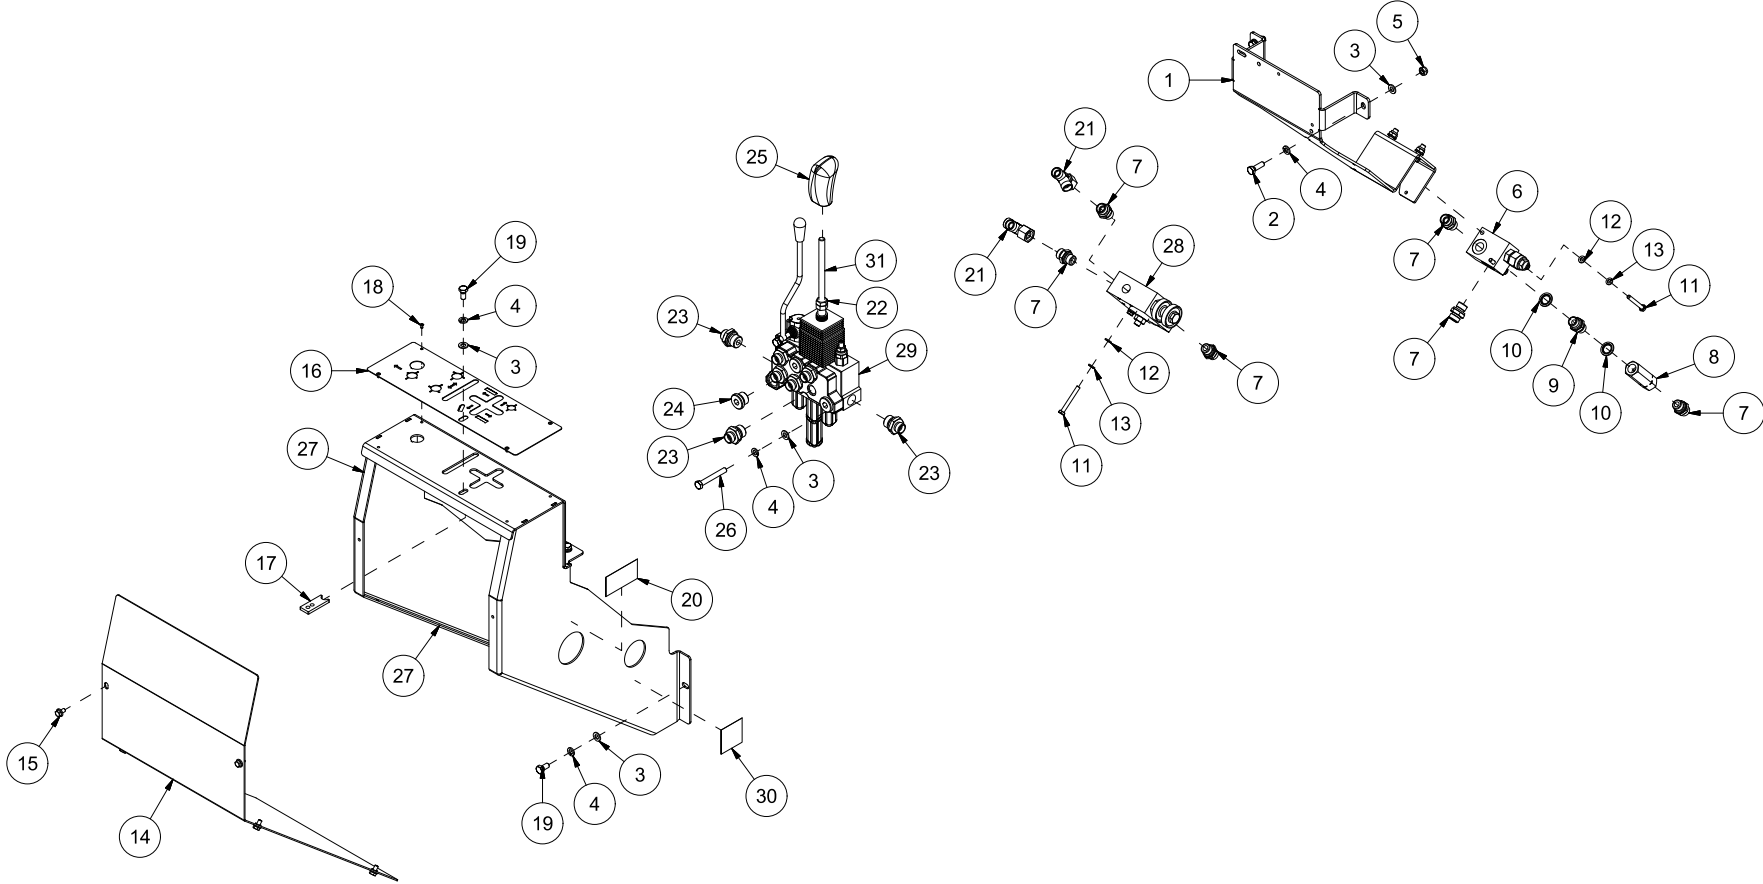

Pos	Qty	Article no	Designation
1	1	14131146	Bracket
2	4	2422246	Hexagon screw M8x25 ElZn 8.8 DIN 933
3	14	2531047	Washer M8 ElZn DIN 125
4	9	2534047	Spring washer M8 ElZn DIN 127
5	4	2483609	Locking nut M8 ElZn DIN 985
6	1	2955323	Safety valve
7	6	2957749	Hexagon nipple GEK BSP 3/8" L12 ED
8	1	2955331	Non-return valve 3/8" 0.5 Bar
9	1	2957760	Hexagon nipple BSP 3/8" - 3/8"
10	2	2957890	Hydraulic gasket 3/8"
11	4	2422217	Hexagon screw M6x50 ElZn 8.8 DIN 931
12	4	2531039	Washer M6 ElZn DIN 125
13	4	2534039	Spring washer M6 ElZn DIN 127
14	1	14131091	Front cover
15	6	2451196	Hexagon screw with flange M6x10 ElZn 8.8 DIN 6921
16	1	14131106	Symbol plate with knife lift
17	1	14131151	Stop plate
18	4	2511372	Pop rivet
19	5	2422240	Hexagon screw M8x16 ElZn 8.8 DIN 933
20	1	2935036	Sticker 75x40 Speed conveyor
21	2	2957723	T-hexagon nipple EVLK 12L
22	1	2481610	Hexagon nut M10 ElZn DIN 934
23	7	2957766	Hexagon nipple GEK BSP 1/2" L12 ED
24	3	2957411	Plug 1/2 m/Gasket
25	1	2245046	Handle 1066S D10
26	2	2422259	Hexagon screw M8x60 ElZn 8.8 DIN 931
27	1	14131177	Operation panel
28	1	2955271	Valve priority setting FPRF 3/8 G
29	1	2955234	Valve BM40/3 ZB GU/JS D1/JS
30	1	2935173	VM370 Sword adjustment "KG"
31	1	14131006	Valve rod

Serial number: 150001 – 150060