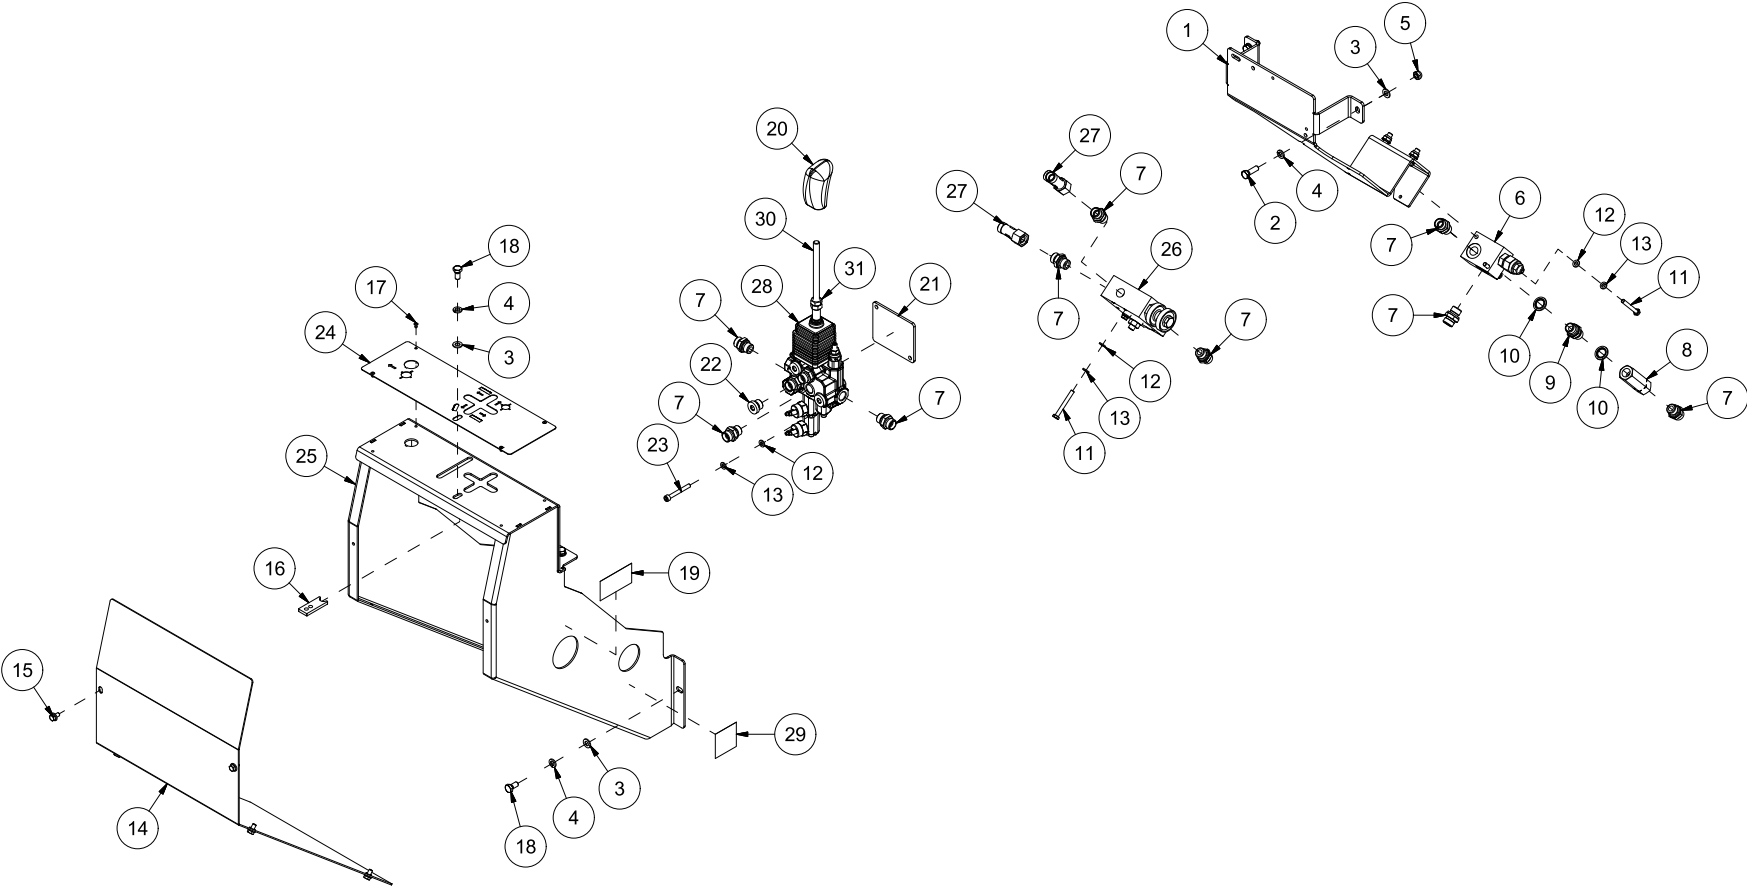

Pos	Qty	Article no	Designation
1	1	14131146	Bracket
2	4	2422246	Hexagon screw M8x25 ElZn 8.8 DIN 933
3	12	2531047	Washer M8 ElZn DIN 125
4	7	2534047	Spring washer M8 ElZn DIN 127
5	4	2483609	Locking nut M8 ElZn DIN 985
6	1	2955323	Safety valve
7	11	2957749	Hexagon nipple GEK BSP 3/8" L12 ED
8	1	2955331	Non-return valve 3/8" 0.5 Bar
9	1	2957760	Hexagon nipple BSP 3/8" - 3/8"
10	2	2957890	Hydraulic gasket 3/8"
11	4	2422217	Hexagon screw M6x50 ElZn 8.8 DIN 931
12	6	2531039	Washer M6 ElZn DIN 125
13	6	2534039	Spring washer M6 ElZn DIN 127
14	1	14131091	Front cover
15	6	2451196	Hexagon screw with flange M6x10 ElZn 8.8 DIN 6921
16	1	14131151	Stop plate
17	4	2511372	Pop rivet
18	5	2422240	Hexagon screw M8x16 ElZn 8.8 DIN 933
19	1	2935036	Sticker 75x40 Speed conveyor
20	1	2245046	Handle mod 1066S D10
21	1	14131147	Plate
22	3	2957410	Plug 3/8 w/Gasket
23	2	2477217	Unbrako cylinder screw M6x50 ElZn DIN 912
24	1	14131178	Symbol plate
25	1	14131177	Operation panel
26	1	2955271	Valve priority setting FPRF 3/8 G
27	2	2957723	T-hexagon nipple EVLK 12L
28	1	2955231	Valve BM35/2 GU/JSE DZ1JSE D
29	1	2935173	VM370 Sword adjustment "KG"
30	1	14131006	Valve rod
31	1	2481610	Hexagon nut M10 ElZn DIN 934

Serial number: 150001 – 150060