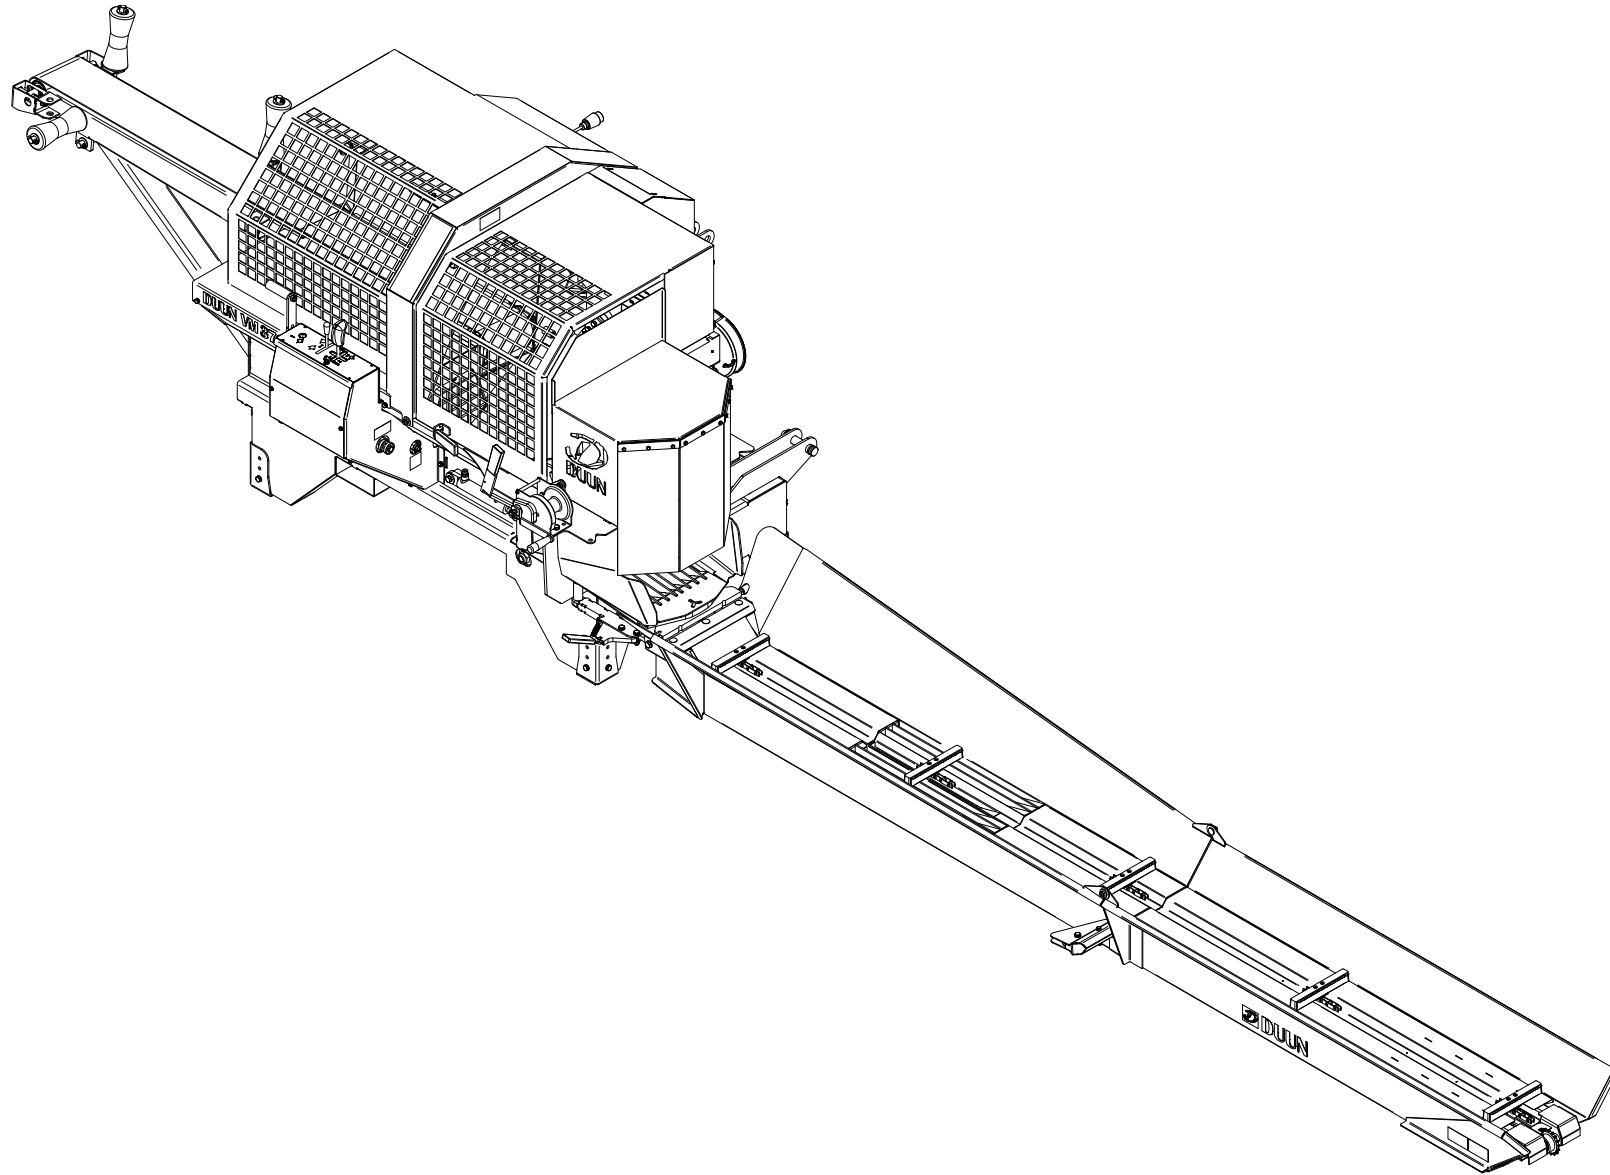

VM370 Spare parts catalogue

Serial number: from 150001 | up to 150060

Content	2
41318001 Chassis.....	4
41318002 Log stop.....	6
41318003 Log holder	8
41318004 Feed table	10
41318005 Hydraulic tank	12
41318006 Saw	14
41318007 Splitting ram.....	16
41318008 Manual knife lift.....	18
41318009 Hydraulic knife lift.....	20
41318010 Sideways conveyor.....	22
41318011 Cover	24
41318012 Gearbox 3 pumps.....	26
41318013 Gearbox 2 pumps.....	28
41318014 Operation console 3 pumps.....	30
41318015 Operation console.....	32
41318016 Hydraulic block 3 pumps.....	34
41318017 Cylinder 7 t.....	36
41318018 Cylinder 8,5 t.....	38
41318019 Conveyor	40
41318020 Splitting knife 4 parts	42
41318021 Splitting knife 6 parts	44
41318022 Cane stand outlet.....	46
41318023 Electrical box	48
41318024 Support legs	50
41318025 Oil cooler	52
41318026 Hydraulic block 2 pumps.....	54