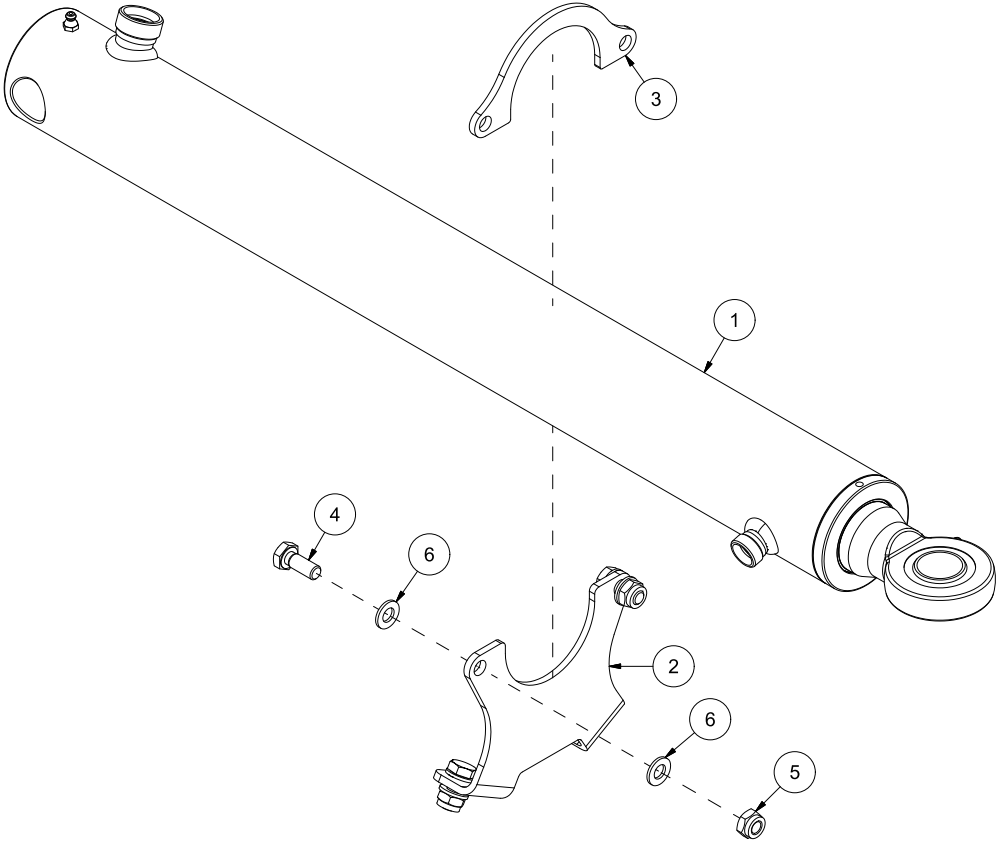

Pos	Qty	Article no	Designation
1	1	2955367	Cylinder 70/50 580 8.5 tonnes
2	1	14120075	Support plate Ø70
3	1	14120076	Upper plate Ø70
4	4	2422297	Hexagon screw M10x25 ElZn 8.8 DIN 933
5	4	2483610	Locking nut M10 ElZn DIN 985
6	8	2531060	Washer M10 ElZn DIN 125

Serial number: 150001 – 150060