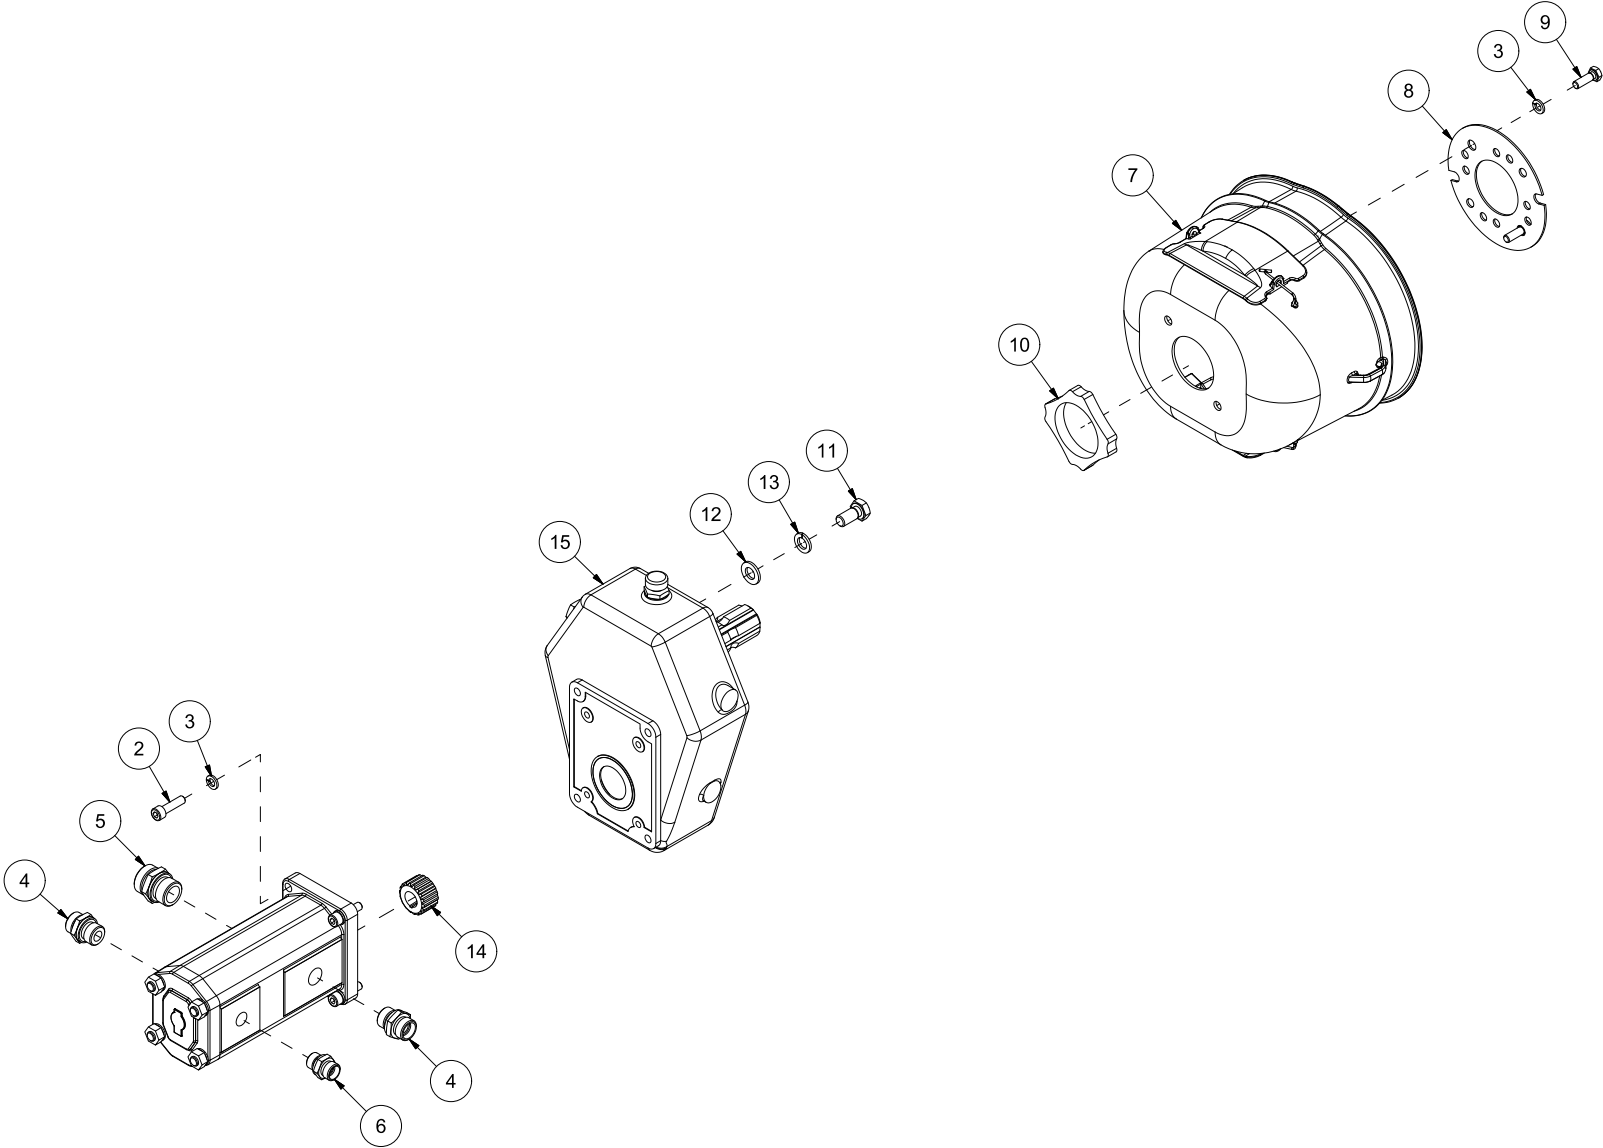

Pos	Qty	Article no	Designation
1	1	2955551	Cog wheel pump double 23+8
2	4	2477248	Unbrako cylinder screw M8x30 ElZn DIN 912
3	6	2534047	Spring washer M8 ElZn DIN 127
4	2	2957768	Hexagon nipple GEK BSP 1/2" L15 ED
5	1	2957773	Hexagon nipple GEK BSP 3/4" L22 ED
6	1	2957749	Hexagon nipple GEK BSP 3/8" L12 ED
7	1	14120267	Protection funnel
8	1	1312379	Fixing plate for protective funnel
9	2	2422246	Hexagon screw M8x25 ElZn 8.8 DIN 933
10	1	14120266	Protecting plate
11	4	2422346	Hexagon screw M12x25 ElZn 8.8 DIN 933
12	4	2531069	Washer M12 ElZn DIN 125
13	4	2534069	Spring washer M12 ElZn DIN 127
14	1	2961200	Spline for gearbox ML52
15	1	2961009	Gearbox 1:3,8
16	0,35 l	5310110	Gear oil